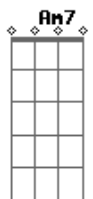

Your Anxiety Buddy - Chamber of Reflection

tom:

Intro: Am7 Bm7 C7 Bm7
Am7 Bm7 G7

[Primeira Parte]

Am7 Bm7 C7
Spend some time away
Bm7 Am7 Bm7 G7
Getting ready for the day you're born again
Am7 Bm7 C7
Spend some time alone
Bm7 Am7 Bm7
Understand that, soon, you'll run with better men
G7
Alone again

[Refrão]

Am7 Bm7
Alone again
C7 Bm7
Alone again
Am7 Bm7
Alone again
G7
Alone

(Am7 Bm7 C7 Bm7)
(Am7 Bm7 G7)

[Segunda Parte]

Acordes

© ukulele-chords.com

© ukulele-chords.com

© ukulele-chords.com

© ukulele-chords.com

© ukulele-chords.com

Am7 Bm7 C7
No use looking out
Bm7 Am7 Bm7 G7
It's within that brings that lonely feeling
Am7 Bm7 C7
Understand that when you leave here
Bm7 Am7 Bm7
You'll be clear, among the better men
G7
Alone again