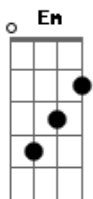

Your Anxiety Buddy - Chamber of Reflection

tom:

Intro: Am7 Bm7 C7 Bm7
Am7 Bm7 G7

[Primeira Parte]

Am7 Bm7 C7
Spend some time away
Bm7 Am7 Bm7 G7
Getting ready for the day you're born again
Am7 Bm7 C7
Spend some time alone
Bm7 Am7 Bm7
Understand that, soon, you'll run with better men
G7
Alone again

[Refrão]

Am7 Bm7
Alone again
C7 Bm7
Alone again
Am7 Bm7
Alone again
G7
Alone

(Am7 Bm7 C7 Bm7)
(Am7 Bm7 G7)

[Segunda Parte]

Acordes

© ukulele-chords.com

© ukulele-chords.com

© ukulele-chords.com

© ukulele-chords.com

© ukulele-chords.com

Am7 Bm7 C7
No use looking out
Bm7 Am7 Bm7 G7
It's within that brings that lonely feeling
Am7 Bm7 C7
Understand that when you leave here
Bm7 Am7 Bm7
You'll be clear, among the better men
G7
Alone again