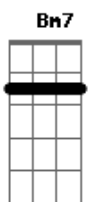

Your Anxiety Buddy - Chamber of Reflection

tom:

Intro: Am7 Bm7 C7 Bm7
Am7 Bm7 G7

[Primeira Parte]

Am7 Bm7 C7
Spend some time away
Bm7 Am7 Bm7 G7
Getting ready for the day you're born again
Am7 Bm7 C7
Spend some time alone
Bm7 Am7 Bm7
Understand that, soon, you'll run with better men
G7
Alone again

[Refrão]

Am7 Bm7
Alone again
C7 Bm7
Alone again
Am7 Bm7
Alone again
G7
Alone

(Am7 Bm7 C7 Bm7)
(Am7 Bm7 G7)

[Segunda Parte]

Acordes

© ukulele-chords.com

© ukulele-chords.com

© ukulele-chords.com

© ukulele-chords.com

© ukulele-chords.com

Am7 Bm7 C7
No use looking out
Bm7 Am7 Bm7 G7
It's within that brings that lonely feeling
Am7 Bm7 C7
Understand that when you leave here
Bm7 Am7 Bm7
You'll be clear, among the better men
G7
Alone again