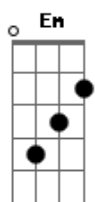

Your Anxiety Buddy - Chamber of Reflection

tom:

Intro: Am7 Bm7 C7 Bm7
Am7 Bm7 G7

[Primeira Parte]

Am7 Bm7 C7
Spend some time away
Bm7 Am7 Bm7 G7
Getting ready for the day you're born again
Am7 Bm7 C7
Spend some time alone
Bm7 Am7 Bm7
Understand that, soon, you'll run with better men
G7
Alone again

[Refrão]

Am7 Bm7
Alone again
C7 Bm7
Alone again
Am7 Bm7
Alone again
G7
Alone

(Am7 Bm7 C7 Bm7)
(Am7 Bm7 G7)

[Segunda Parte]

Acordes

© ukulele-chords.com

© ukulele-chords.com

© ukulele-chords.com

© ukulele-chords.com

© ukulele-chords.com

Am7 Bm7 C7
No use looking out
Bm7 Am7 Bm7 G7
It's within that brings that lonely feeling
Am7 Bm7 C7
Understand that when you leave here
Bm7 Am7 Bm7
You'll be clear, among the better men
G7
Alone again