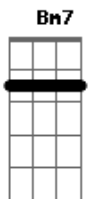

Your Anxiety Buddy - Chamber of Reflection

tom:

Intro: Am7 Bm7 C7 Bm7
Am7 Bm7 G7

[Primeira Parte]

Am7 Bm7 C7
Spend some time away
Bm7 Am7 Bm7 G7
Getting ready for the day you're born again
Am7 Bm7 C7
Spend some time alone
Bm7 Am7 Bm7
Understand that, soon, you'll run with better men
G7
Alone again

[Refrão]

Am7 Bm7
Alone again
C7 Bm7
Alone again
Am7 Bm7
Alone again
G7
Alone

(Am7 Bm7 C7 Bm7)
(Am7 Bm7 G7)

[Segunda Parte]

Acordes

© ukulele-chords.com

© ukulele-chords.com

© ukulele-chords.com

© ukulele-chords.com

© ukulele-chords.com

Am7 Bm7 C7
No use looking out
Bm7 Am7 Bm7 G7
It's within that brings that lonely feeling
Am7 Bm7 C7
Understand that when you leave here
Bm7 Am7 Bm7
You'll be clear, among the better men
G7
Alone again