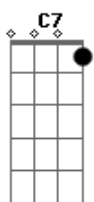

Your Anxiety Buddy - Chamber of Reflection

tom:

Intro: Am7 Bm7 C7 Bm7
Am7 Bm7 G7

[Primeira Parte]

Am7 Bm7 C7
Spend some time away
Bm7 Am7 Bm7 G7
Getting ready for the day you're born again
Am7 Bm7 C7
Spend some time alone
Bm7 Am7 Bm7
Understand that, soon, you'll run with better men
G7
Alone again

[Refrão]

Am7 Bm7
Alone again
C7 Bm7
Alone again
Am7 Bm7
Alone again
G7
Alone

(Am7 Bm7 C7 Bm7)
(Am7 Bm7 G7)

[Segunda Parte]

Acordes

© ukulele-chords.com

© ukulele-chords.com

© ukulele-chords.com

© ukulele-chords.com

© ukulele-chords.com

Am7 Bm7 C7
No use looking out
Bm7 Am7 Bm7 G7
It's within that brings that lonely feeling
Am7 Bm7 C7
Understand that when you leave here
Bm7 Am7 Bm7
You'll be clear, among the better men
G7
Alone again