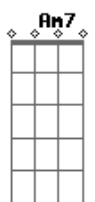

Your Anxiety Buddy - Chamber of Reflection

tom:

Intro: Am7 Bm7 C7 Bm7
Am7 Bm7 G7

[Primeira Parte]

Am7 Bm7 C7
Spend some time away
Bm7 Am7 Bm7 G7
Getting ready for the day you're born again
Am7 Bm7 C7
Spend some time alone
Bm7 Am7 Bm7
Understand that, soon, you'll run with better men
G7
Alone again

[Refrão]

Am7 Bm7
Alone again
C7 Bm7
Alone again
Am7 Bm7
Alone again
G7
Alone

(Am7 Bm7 C7 Bm7)
(Am7 Bm7 G7)

[Segunda Parte]

Acordes

© ukulele-chords.com

© ukulele-chords.com

© ukulele-chords.com

© ukulele-chords.com

© ukulele-chords.com

Am7 Bm7 C7
No use looking out
Bm7 Am7 Bm7 G7
It's within that brings that lonely feeling
Am7 Bm7 C7
Understand that when you leave here
Bm7 Am7 Bm7
You'll be clear, among the better men
G7
Alone again