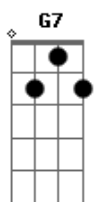

Your Anxiety Buddy - Chamber of Reflection

tom:

Intro: Am7 Bm7 C7 Bm7
Am7 Bm7 G7

[Primeira Parte]

Am7 Bm7 C7
Spend some time away
Bm7 Am7 Bm7 G7
Getting ready for the day you're born again
Am7 Bm7 C7
Spend some time alone
Bm7 Am7 Bm7
Understand that, soon, you'll run with better men
G7
Alone again

[Refrão]

Am7 Bm7
Alone again
C7 Bm7
Alone again
Am7 Bm7
Alone again
G7
Alone

(Am7 Bm7 C7 Bm7)
(Am7 Bm7 G7)

[Segunda Parte]

Acordes

© ukulele-chords.com

© ukulele-chords.com

© ukulele-chords.com

© ukulele-chords.com

© ukulele-chords.com

Am7 Bm7 C7
No use looking out
Bm7 Am7 Bm7 G7
It's within that brings that lonely feeling
Am7 Bm7 C7
Understand that when you leave here
Bm7 Am7 Bm7
You'll be clear, among the better men
G7
Alone again