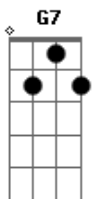

Your Anxiety Buddy - Chamber of Reflection

tom:

Intro: Am7 Bm7 C7 Bm7
Am7 Bm7 G7

[Primeira Parte]

Am7 Bm7 C7
Spend some time away
Bm7 Am7 Bm7 G7
Getting ready for the day you're born again
Am7 Bm7 C7
Spend some time alone
Bm7 Am7 Bm7
Understand that, soon, you'll run with better men
G7
Alone again

[Refrão]

Am7 Bm7
Alone again
C7 Bm7
Alone again
Am7 Bm7
Alone again
G7
Alone

(Am7 Bm7 C7 Bm7)
(Am7 Bm7 G7)

[Segunda Parte]

Acordes

© ukulele-chords.com

© ukulele-chords.com

© ukulele-chords.com

© ukulele-chords.com

© ukulele-chords.com

Am7 Bm7 C7
No use looking out
Bm7 Am7 Bm7 G7
It's within that brings that lonely feeling
Am7 Bm7 C7
Understand that when you leave here
Bm7 Am7 Bm7
You'll be clear, among the better men
G7
Alone again