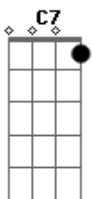

Your Anxiety Buddy - Chamber of Reflection

tom:

Intro: Am7 Bm7 C7 Bm7
Am7 Bm7 G7

[Primeira Parte]

Am7 Bm7 C7
Spend some time away
Bm7 Am7 Bm7 G7
Getting ready for the day you're born again
Am7 Bm7 C7
Spend some time alone
Bm7 Am7 Bm7
Understand that, soon, you'll run with better men
G7
Alone again

[Refrão]

Am7 Bm7
Alone again
C7 Bm7
Alone again
Am7 Bm7
Alone again
G7
Alone

(Am7 Bm7 C7 Bm7)
(Am7 Bm7 G7)

[Segunda Parte]

Acordes

© ukulele-chords.com

© ukulele-chords.com

© ukulele-chords.com

© ukulele-chords.com

© ukulele-chords.com

Am7 Bm7 C7
No use looking out
Bm7 Am7 Bm7 G7
It's within that brings that lonely feeling
Am7 Bm7 C7
Understand that when you leave here
Bm7 Am7 Bm7
You'll be clear, among the better men
G7
Alone again