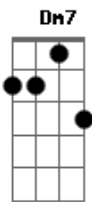

© ukulele-chords.com