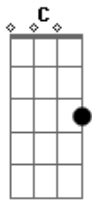

Young The Giant - Strings

Tom: C
Intro: C
A Dm
C
A Dm

[Primeira Parte]

Am Oh what did I say? She's all shook up A Dm
Am Lost in the summer, man we're burning up A Dm
Am The time don't show when the sun gets carried A Dm
Em7 G
The tide curves off your body, oh you'll stay with me

[Refrão]

C Em7 F G
I, now I will show you
C Em7 F G
it's how I lie when no one told~ you
(Dm7 G)

[Segunda Parte]

(C)
(A Dm)
Am Oh what did I say? She's all shook up A Dm
Am Vision by the seaside we move it up A Dm
Am But I don't know when the fire gets hazy A Dm
Em7 G
The flames roll down and off her body, oh you'll stay with me

[Refrão]

C Em7 F G
I, now I will show you
C Em7 F G
it's how I lie when no one told~ you
C Em7 F G
So ride, Sherry, ride, Sherry, ride I will show you
C Em7 F G
We'll go in the night wondering why no one told you
(Dm7)

[Final]

C Dm
Why, you know it goes, you know
C Dm
Why, you know it goes, you know it goes
C
Why it goes

Acordes

© ukulele-chords.com

© ukulele-chords.com

© ukulele-chords.com

© ukulele-chords.com

© ukulele-chords.com