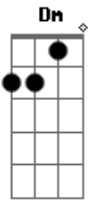

[Refrão]

C Em7 F G
I, now I will show you
C Em7 F G
it's how I lie when no one told~ you
(Dm7 G)

[Segunda Parte]

(C)
(A Dm)
Am Oh what did I say? She's all shook up A Dm
Am Vision by the seaside we move it up A Dm
Am But I don't know when the fire gets hazy A Dm
Em7 G
The flames roll down and off her body, oh you'll stay with me

[Refrão]

C Em7 F G
I, now I will show you
C Em7 F G
it's how I lie when no one told~ you
C Em7 F G
So ride, Sherry, ride, Sherry, ride I will show you
C Em7 F G
We'll go in the night wondering why no one told you
(Dm7)

[Final]

C Dm
Why, you know it goes, you know
C Dm
Why, you know it goes, you know it goes
C
Why it goes

Acordes

© ukulele-chords.com

© ukulele-chords.com

© ukulele-chords.com

© ukulele-chords.com

© ukulele-chords.com