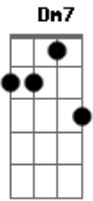

© ukulele-chords.com