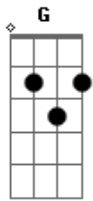

Young The Giant - Strings

Tom: C
Intro: C
A Dm
C
A Dm

[Primeira Parte]

Am Oh what did I say? She's all shook up A Dm
Am Lost in the summer, man we're burning up A Dm
Am The time don't show when the sun gets carried A Dm
Em7 G
The tide curves off your body, oh you'll stay with me

[Refrão]

C Em7 F G
I, now I will show you
C Em7 F G
it's how I lie when no one told~ you
(Dm7 G)

[Segunda Parte]

(C)
(A Dm)
Am Oh what did I say? She's all shook up A Dm
Am Vision by the seaside we move it up A Dm
Am But I don't know when the fire gets hazy A Dm
Em7 G
The flames roll down and off her body, oh you'll stay with me

[Refrão]

C Em7 F G
I, now I will show you
C Em7 F G
it's how I lie when no one told~ you
C Em7 F G
So ride, Sherry, ride, Sherry, ride I will show you
C Em7 F G
We'll go in the night wondering why no one told you
(Dm7)

[Ponte]

C
Now I can walk the stones of the shoreline
Dm7
And taste the ocean salt when the cold shines
G
My words are rolling soft down your south side, ohhh you wanna

[Refrão]

C Em7 F G
Lie; Now, I will show you
C Em7 F G
it's how I lie when no one told~ you
C Em7 F G
So ride, Sherry, ride, Sherry, ride I will show you
C Em7 F G
We'll go in the night wondering why no one told you
(Dm7)

[Final]

C Dm
Why, you know it goes, you know
C Dm
Why, you know it goes, you know it goes
C
Why it goes

Acordes

© ukulele-chords.com