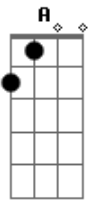

[Refrão]

C Em7 F G
I, now I will show you
C Em7 F G
it's how I lie when no one told~ you
(Dm7 G)

[Segunda Parte]

(C)
(A Dm)
Am Oh what did I say? She's all shook up A Dm
Am Vision by the seaside we move it up A Dm
Am But I don't know when the fire gets hazy A Dm
Em7 G
The flames roll down and off her body, oh you'll stay with me

[Refrão]

C Em7 F G
I, now I will show you
C Em7 F G
it's how I lie when no one told~ you
C Em7 F G
So ride, Sherry, ride, Sherry, ride I will show you
C Em7 F G
We'll go in the night wondering why no one told you
(Dm7)

[Final]

C Dm
Why, you know it goes, you know
C Dm
Why, you know it goes, you know it goes
C
Why it goes

Acordes

© ukulele-chords.com

© ukulele-chords.com

© ukulele-chords.com

© ukulele-chords.com

© ukulele-chords.com