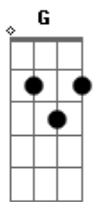

Young The Giant - Strings

Tom: C
Intro: C
A Dm
C
A Dm

[Primeira Parte]

Am Oh what did I say? She's all shook up A Dm
Am Lost in the summer, man we're burning up A Dm
Am The time don't show when the sun gets carried A Dm
Em7 G
The tide curves off your body, oh you'll stay with me

[Refrão]

C Em7 F G
I, now I will show you
C Em7 F G
it's how I lie when no one told~ you
(Dm7 G)

[Segunda Parte]

(C)
(A Dm)

Am Oh what did I say? She's all shook up A Dm
Am Vision by the seaside we move it up A Dm
Am But I don't know when the fire gets hazy A Dm
Em7 G
The flames roll down and off her body, oh you'll stay with me

[Refrão]

C Em7 F G
I, now I will show you
C Em7 F G
it's how I lie when no one told~ you
C Em7 F G
So ride, Sherry, ride, Sherry, ride I will show you
C Em7 F G
We'll go in the night wondering why no one told you
(Dm7)

[Ponte]

C
Now I can walk the stones of the shoreline
Dm7
And taste the ocean salt when the cold shines
G
My words are rolling soft down your south side, ohhh you wanna

[Refrão]

C Em7 F G
Lie; Now, I will show you
C Em7 F G
it's how I lie when no one told~ you
C Em7 F G
So ride, Sherry, ride, Sherry, ride I will show you
C Em7 F G
We'll go in the night wondering why no one told you
(Dm7)

[Final]

C Dm
Why, you know it goes, you know
C Dm
Why, you know it goes, you know it goes
C
Why it goes

Acordes

© ukulele-chords.com