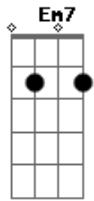

© ukulele-chords.com