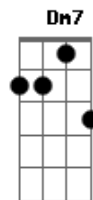

© ukulele-chords.com