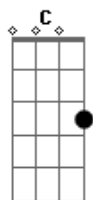

Young The Giant - Strings

Tom: C
Intro: C3 A Dm
C3 A Dm

[Vers 1]

Am Oh what did I say? She's all shook up A Dm
Am Lost in the summer, man we're burning up A Dm
Am The time don't show when the sun gets carried A Dm
Em7 G The tide curves off your body, oh you'll stay with me

[Refrão 1]

C I, now I will show you Em7 F G
C It's how I lie when no one told~ you Em7 F G

(Dm7 G)

[Verso 2]

(C3 A Dm)

Am Oh what did I say? She's all shook up A Dm
Am Vision by the seaside we move it up A Dm
Am But I don't know when the fire gets hazy A Dm
Em7 G The flames roll down and off her body, oh you'll stay with me

[Refrão 2]

C I, now I will show you Em7 F G
C It's how I lie when no one told~ you Em7 F G
C So ride, Sherry, ride, Sherry, ride I will show you Em7 F G
C We'll go in the night wondering why no one told you Em7 F G

(Dm7)

C Why, you know it goes, you know Dm
C Why, you know it goes, you know it goes Dm
C Why it goes

Acordes

© ukulele-chords.com

© ukulele-chords.com

© ukulele-chords.com

© ukulele-chords.com

© ukulele-chords.com