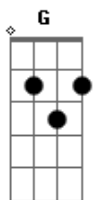

Young The Giant - Strings

Tom: C
Intro: C3 A Dm
C3 A Dm

[Vers 1]

Am Oh what did I say? She's all shook up A Dm
Am Lost in the summer, man we're burning up A Dm
Am The time don't show when the sun gets carried A Dm
Em7 G The tide curves off your body, oh you'll stay with me

[Refrão 1]

C I, now I will show you Em7 F G
C It's how I lie when no one told~ you Em7 F G

(Dm7 G)

[Verso 2]

(C3 A Dm)

Am Oh what did I say? She's all shook up A Dm
Am Vision by the seaside we move it up A Dm
Am But I don't know when the fire gets hazy A Dm
Em7 G The flames roll down and off her body, oh you'll stay with me

[Refrão 2]

C I, now I will show you Em7 F G
C It's how I lie when no one told~ you Em7 F G
C So ride, Sherry, ride, Sherry, ride I will show you Em7 F G
C We'll go in the night wondering why no one told you Em7 F G

(Dm7)

[Ponte]

C Now I can walk the stones of the shoreline
Dm7 And taste the ocean salt when the cold shines
G My words are rolling soft down your south side, ohhh you wanna

[Refrão 3]

C Lie; Now, I will show you Em7 F G
C It's how I lie when no one told~ you Em7 F G
C So ride, Sherry, ride, Sherry, ride I will show you Em7 F G
C We'll go in the night wondering why no one told you Em7 F G

(Dm7)

C Why, you know it goes, you know Dm
C Why, you know it goes, you know it goes Dm
C Why it goes

Acordes

© ukulele-chords.com