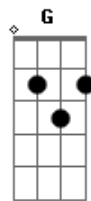

© ukulele-chords.com