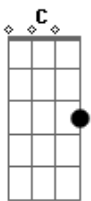

Young The Giant - Strings

Tom: C
Intro: ; C Dm

C
Oh what did I say? Dm

C Dm
She's all shook up
C
Lost in the summer, man Dm

C Dm
We're burning up
C
The time don't show Dm

C Dm
When the sun gets carried
Am G F Dm
The tide curves off your body, oh you'll stay with me?

C Dm
I?, now I will show you
C
It's how I lie? Dm

C Dm Intro: C Dm
When no one told you

C Dm
Oh what did I say?
C Dm
She's all shook up
C
Vision by the seaside Dm

C Dm
We move in now
C
But I don't know Dm

C Dm
When the fire gets hazy
Am G Dm
The flames roll down and off her body
F

Oh you'll stay with me

C Dm
I?, now I will show you
C
It's how I lie? Dm

C Dm
When no one told you
C Dm
So ride, Sherry, ride, Sherry, ride, i will show you
C
We'll go in the night Dm
Wondering why no one told you

C C
Now I can walk the stones of the shoreline
C Dm
And taste the ocean salt when the cold shines G
My words are rolling soft down your south side

C Dm
I?, now I will show you
C
It's how I lie? Dm

C Dm
When no one told you
C Dm
So ride, Sherry, ride, Sherry, ride, i will show you
C
We'll go in the night Dm
Wondering why no one told you

C Dm
Why, you know it goes, you know it goes Dm
C
Why, you know it goes, you know it goes Dm
C
Why it goes

Acordes

© ukulele-chords.com