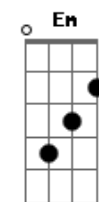

© ukulele-chords.com