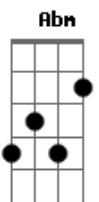

Young The Giant - St. Walker

tom:

Intro: Am Am Am Am
Am Am Am Am

[Primeira Parte]

Am Am
Oh, street walker in
Am Am
Cloves, tell me where you
Dm D E
Go, tell me where you
Am Am
Go

(Am Am)

Am Am
Tell me where you go
Am Am
Go

Em
There, there

(Am Am Am Am)
(Am Am Am Am)

[Segunda Parte]

Am Am
Oh, tell me where you
Am Am
Go in the night
Dm
Shadows are walking on the walls
Am Am
Street walker, where I go
Am Am
Is all of my fault

Dm G Dm C Am
Just tell me where you are

[Refrão]

Am Dm
Oh, what a pretty high note
F Em
Where you run to, I'll go glistening

Am Dm
I should never know that
F Em
You were far from me, but here in sin

Am Dm
'Cause I want water where it's

F Em
Found, but you know

Am Dm F
If there is water then she'll drown

Em
You'll drown down in it

(Am Am Am Am)

Acordes

© ukulele-chords.com

© ukulele-chords.com

© ukulele-chords.com

© ukulele-chords.com