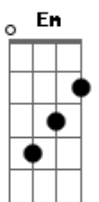

© ukulele-chords.com