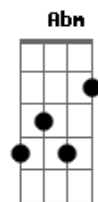

Young The Giant - St. Walker

tom:

Intro: Am Am Am Am
Am Am Am Am

[Primeira Parte]

Am Am
Oh, street walker in
Am Am
Cloves, tell me where you
Dm D E
Go, tell me where you
Am Am
Go

(Am Am)

Am Am
Tell me where you go
Am Am
Go

Em
There, there

(Am Am Am Am)
(Am Am Am Am)

[Segunda Parte]

Am Am
Oh, tell me where you
Am Am
Go in the night
Dm
Shadows are walking on the walls
Am Am
Street walker, where I go
Am Am
Is all of my fault

Dm G Dm C Am
Just tell me where you are

Am Dm
Oh, what a pretty high note
F Em
Where you run to, I'll go glistening
Am Dm

I should never know that
F Em
You were far from me, but here in sin
Am Dm

'Cause I want water where it's
F Em

Found, but you know
Am Dm F
If there is water then she'll drown

Em
You'll drown down in it

(Am Am Am Am)

Acordes

© ukulele-chords.com

© ukulele-chords.com

© ukulele-chords.com

© ukulele-chords.com

© ukulele-chords.com