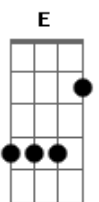

Young The Giant - St. Walker

tom:

Intro: Am Am Am Am
Am Am Am Am

[Primeira Parte]

Am Am
Oh, street walker in
Am Am
Cloves, tell me where you
Dm D E
Go, tell me where you
Am Am
Go

(Am Am)

Am Am
Tell me where you go
Am Am
Go

Em
There, there

(Am Am Am Am)
(Am Am Am Am)

[Segunda Parte]

Am Am
Oh, tell me where you
Am Am
Go in the night
Dm
Shadows are walking on the walls
Am Am
Street walker, where I go
Am Am
Is all of my fault

Dm G Dm C Am
Just tell me where you are

[Refrão]

Am Dm
Oh, what a pretty high note
F Em
Where you run to, I'll go glistening

Am Dm
I should never know that
F Em
You were far from me, but here in sin

Am Dm
'Cause I want water where it's

F Em
Found, but you know

Am Dm F
If there is water then she'll drown

Em
You'll drown down in it

(Am Am Am Am)

Acordes

© ukulele-chords.com

© ukulele-chords.com

© ukulele-chords.com

© ukulele-chords.com