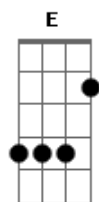

Young The Giant - St. Walker

tom:

Intro: Am Am Am Am
Am Am Am Am

[Primeira Parte]

Am Am
Oh, street walker in
Am Am
Cloves, tell me where you
Dm D E
Go, tell me where you
Am Am
Go

(Am Am)

Am Am
Tell me where you go
Am Am
Go

Em
There, there

(Am Am Am Am)
(Am Am Am Am)

[Segunda Parte]

Am Am
Oh, tell me where you
Am Am
Go in the night
Dm
Shadows are walking on the walls
Am Am
Street walker, where I go
Am Am
Is all of my fault

Dm G Dm C Am
Just tell me where you are

Am Dm
Oh, what a pretty high note
F Em
Where you run to, I'll go glistening
Am Dm

I should never know that
F Em
You were far from me, but here in sin
Am Dm

'Cause I want water where it's
F Em

Found, but you know
Am Dm F
If there is water then she'll drown

Em
You'll drown down in it

(Am Am Am Am)

Acordes

© ukulele-chords.com

© ukulele-chords.com

© ukulele-chords.com

© ukulele-chords.com

© ukulele-chords.com