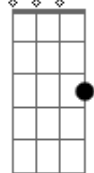

© ukulele-chords.com

C