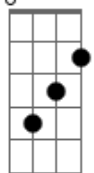

© ukulele-chords.com

Em