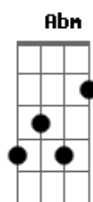

© ukulele-chords.com