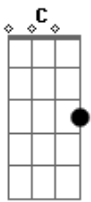

Young Lights - Please, Don't Die

tom:

Intro: F G C Am

F G Every time you go I die a little bit

C I die a little bit

Am I die little bit inside

F G Every time you go, every time you go

C Am Every time you go I die, I die

F G

Don't know what you do, but

C Am

Baby you kill me you do

F G

Every time you go, every time you go

C Am F G

Every time you go I die, I die, I die

C Am F G

I die, I die little bit inside

C Am F G

I die, I die little bit inside

C Am F G

I die, I die little bit inside

C Am

I die, I die little bit inside

(F G C Am)

Acordes

© ukulele-chords.com