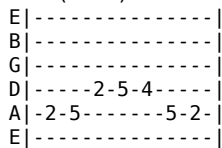

You+Me - Love Gone Wrong

Tom: G

(Riff)

Bm Gb G D
 Baby, baby, don't you come my way no more
 Em Bm Gb
 I don't want you knocking at my door
 Bm Gb G D
 Baby, baby, why's ya treat me so damn mean?
 Em Bm Gb
 When I gave you my love, more than you ever seen
 Bm Gb G D
 Baby, baby, oh can't you see my pain
 Em Bm Gb
 Don't you understand what it's like to feel this way?
 Bm Gb G D
 Baby, baby, don't you come my way no more
 Em Bm Gb
 Cause it won't be like the way it was before

(Refrão)

D Bm Gb
 Ours was just a love gone wrong
 D Bm Gb
 Don't that sound like the same old song?
 D Em G
 This time I'm really moving on
 D Em Gb
 Cause baby I'm gone, I'm gone, gone, gone
 Bm
 I'm gone for good

(Riff 1x)

Bm Gb G D
 Baby, baby, think you got this story wrong
 Em Bm Gb
 You misunderstood me, and my lovin' all along
 Bm Gb G D
 Baby, baby, could've all worked out just fine

Em Bm Gb G D
 But you came breaking me down and working me time after time
 Bm Gb G D
 And you say, baby, baby, oh can't I see your pain?
 Em Bm Gb
 Don't I understand what it's like to feel this way?
 Bm Gb G