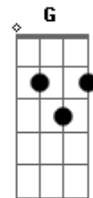

© ukulele-chords.com