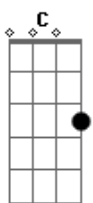

Yorushika - Yuu Sansan

tom:
 D (forma dos acordes no tom de Db)
 Capostraste na 1ª casa

C D
 Chiisana yakusoku mo
 Em Bm7
 Mamorenai kara
 Am D
 Ookina akubi de
 G
 Gomakashite ita na

C D
 Chiisana shiawase mo
 Em Bm7
 Mitsukerarenai kara

Bm7 Bbm7 Am D
 Nandemo kanaete ageru kara

(C D Em)
 (Bm7 Am D)

Acordes

© ukulele-chords.com

© ukulele-chords.com

© ukulele-chords.com

© ukulele-chords.com

© ukulele-chords.com