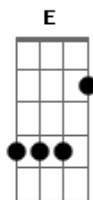

Yong Zoo - Maze

tom:
Am
Lonely wind, blue rain falls, standing alone
F E Am
Light that I chased is you
Am G F C
Faraway blurring, longing to belong
F E Am
Sailing through surging billows
C G
Wondering how can I touch your time
Dm C G
On my way to destiny
C G
When I am facing reality
F E Am
Don't to be walking alone
C G F C
I want to know how long it will takes get there

F E Am
Anyone can't make me fall
C G
Though I am go astray in deepest maze
F E Am
I'm the one who make it real
C G
Ah, how can I touch your time
Dm C G
On my way to destiny
C G
Ah, where are you in the end?
F G E
Will this maze guide me to you?
C G
Though I am go astray in deepest maze
F E
I'm the one who make it real
Am G F C
Lonely wind, blue rain falls, waiting someone
Dm E Am
Light that I chased is you

Acordes

© ukulele-chords.com

© ukulele-chords.com

© ukulele-chords.com

© ukulele-chords.com

© ukulele-chords.com

© ukulele-chords.com