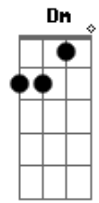

© ukulele-chords.com