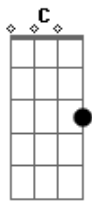

© ukulele-chords.com