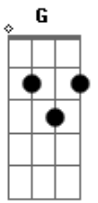

F E Am
I'm the one who make it real

C G
Ah, how can I touch your time

Dm C G
On my way to destiny

C G
Ah, where are you in the end?

F G E
Will this maze guide me to you?

C G
Though I am go astray in deepest maze

F E
I'm the one who make it real

Am G F C
Lonely wind, blue rain falls, waiting someone

Dm E Am
Light that I chased is you

Acordes

© ukulele-chords.com

© ukulele-chords.com

© ukulele-chords.com

© ukulele-chords.com