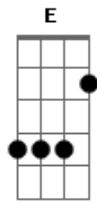

F E Am
I'm the one who make it real

C G
Ah, how can I touch your time

Dm C G
On my way to destiny

C G
Ah, where are you in the end?

F G E
Will this maze guide me to you?

C G
Though I am go astray in deepest maze

F E
I'm the one who make it real

Am G F C
Lonely wind, blue rain falls, waiting someone

Dm E Am
Light that I chased is you

Acordes

© ukulele-chords.com

© ukulele-chords.com

© ukulele-chords.com

© ukulele-chords.com