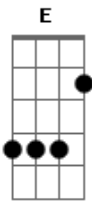

© ukulele-chords.com