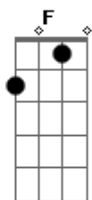

© ukulele-chords.com