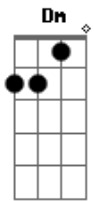

© ukulele-chords.com