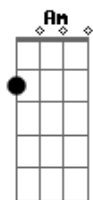

Yong Zoo - Maze

tom:
Am
Lonely wind, blue rain falls, standing alone
F E Am
Light that I chased is you
Am G F C
Faraway blurring, longing to belong
F E Am
Sailing through surging billows
C G
Wondering how can I touch your time
Dm C G
On my way to destiny
C G
When I am facing reality
F E Am
Don't to be walking alone
C G F C
I want to know how long it will takes get there

F E Am
Anyone can't make me fall
C G
Though I am go astray in deepest maze
F E Am
I'm the one who make it real
C G
Ah, how can I touch your time
Dm C G
On my way to destiny
C G
Ah, where are you in the end?
F G E
Will this maze guide me to you?
C G
Though I am go astray in deepest maze
F E
I'm the one who make it real
Am G F C
Lonely wind, blue rain falls, waiting someone
Dm E Am
Light that I chased is you

Acordes