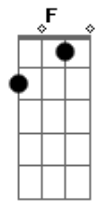

F E Am
I'm the one who make it real

C G
Ah, how can I touch your time

Dm C G
On my way to destiny

C G
Ah, where are you in the end?

F G E
Will this maze guide me to you?

C G
Though I am go astray in deepest maze

F E
I'm the one who make it real

Am G F C
Lonely wind, blue rain falls, waiting someone

Dm E Am
Light that I chased is you

Acordes

© ukulele-chords.com

© ukulele-chords.com

© ukulele-chords.com

© ukulele-chords.com