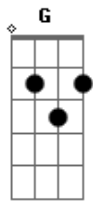

© ukulele-chords.com

© ukulele-chords.com