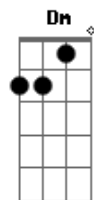

© ukulele-chords.com