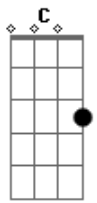

F E Am
I'm the one who make it real

C G
Ah, how can I touch your time

Dm C G
On my way to destiny

C G
Ah, where are you in the end?

F G E
Will this maze guide me to you?

C G
Though I am go astray in deepest maze

F E
I'm the one who make it real

Am G F C
Lonely wind, blue rain falls, waiting someone

Dm E Am
Light that I chased is you

Acordes

© ukulele-chords.com

© ukulele-chords.com

© ukulele-chords.com

© ukulele-chords.com