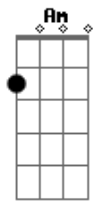

Yong Zoo - Maze

tom:
Am
Lonely wind, blue rain falls, standing alone
F E Am
Light that I chased is you
Am G F C
Faraway blurring, longing to belong
F E Am
Sailing through surging billows
C G
Wondering how can I touch your time
Dm C G
On my way to destiny
C G
When I am facing reality
F E Am
Don't to be walking alone
C G F C
I want to know how long it will takes get there

F E Am
Anyone can't make me fall
C G
Though I am go astray in deepest maze
F E Am
I'm the one who make it real
C G
Ah, how can I touch your time
Dm C G
On my way to destiny
C G
Ah, where are you in the end?
F G E
Will this maze guide me to you?
C G
Though I am go astray in deepest maze
F E
I'm the one who make it real
Am G F C
Lonely wind, blue rain falls, waiting someone
Dm E Am
Light that I chased is you

Acordes