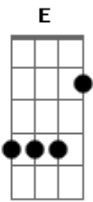

© ukulele-chords.com