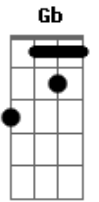

© ukulele-chords.com