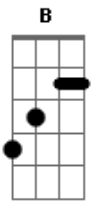

© ukulele-chords.com