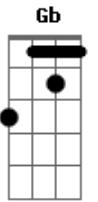

© ukulele-chords.com