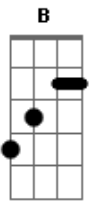

© ukulele-chords.com