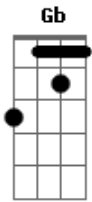

© ukulele-chords.com