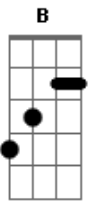

© ukulele-chords.com