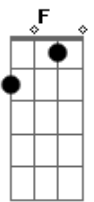

© ukulele-chords.com