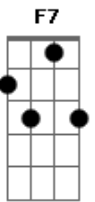

© ukulele-chords.com