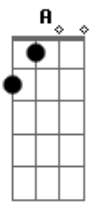

Yoñlu - I Know What Is Like

Tom: A

m
I know what it's like
E Am
E Am E
To be left out when all your friends try the new hip suicide
thing
E Am E
And I know what it's like
Am E Am E
When your wanksock's found and worn by another guy
Dm G7
I know what it's like
Em F7
And I know it's a crime too
Dm G7
But what makes me try again
Em F7
Is to bear the thought of you
Dm G7 Am E
(Youuuu uuuuu)
Am E Am
I know what it's like
E Am E F E
To feel like there is somebody watching you
Am E Am E
And I know what it's like
Am E F E
To turn around and see that they were indeed watching you

Dm G7
Yeah I know what it's like
Em F7
And you know that's what I'm marred by
F Dm G7
Memories of old times
Em F7
Made me who I'll never be
Dm G7 Am E
Me
Am E Am
Yeah I know what it's like
E Am E F E
To be picked last in soccer practice and shithole prostibules
Am E Am E
And I know what it's like
Am E F E
To have to trade a girlfriend for a muse
Dm G7
And I've been known to say
Em F7
The world is a dance of chairs
Dm G7
Suiciniv is my name
Em F7
Guess I nearly had you there
Dm G7 Am E
Yeah

Acordes

© ukulele-chords.com