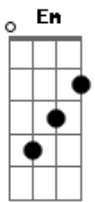

© ukulele-chords.com