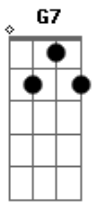

© ukulele-chords.com