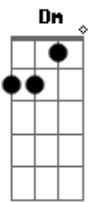

© ukulele-chords.com