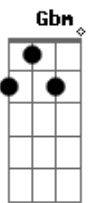

© ukulele-chords.com