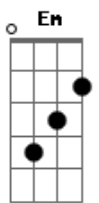

© ukulele-chords.com