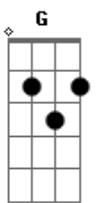

© ukulele-chords.com