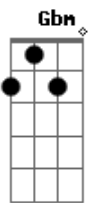

© ukulele-chords.com