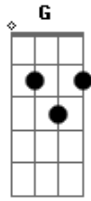

© ukulele-chords.com