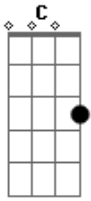

Yo La Tengo - Something To Do

Tom: C
Intro: C

C G
I took a ride by a police station
Em F
It seemed like something to do
C G F
I heard a voice saying, "What are you trying to prove?"

Refrão:

C
I thought about it an hour
F C
I thought about it a minute
G
And I thought about it for weeks
F C
So in the end, I couldn't decide

C G
Next thing I knew I was out and bound and
Em F
On my own again
C G F
I looked around to see what I could find

C
I thought about it an hour
F C
I thought about it a minute
G
And I thought about it for weeks
F C
So in the end, I couldn't decide
Solo:

Dm F C
There's a time when your life is full of meaning
Dm F
That's the time that I'm looking forward to

C
I thought about it an hour
F C
I thought about it a minute

G F C
And I think about it for weeks So in the end, I never decide
(3x)

Acordes

© ukulele-chords.com