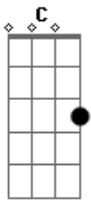

Yo La Tengo - Something To Do

Tom: C
Intro: C

C G
I took a ride by a police station
Em F
It seemed like something to do
C G F
I heard a voice saying, "What are you trying to prove?"

Refrão:

C
I thought about it an hour
F C
I thought about it a minute
G
And I thought about it for weeks
F C
So in the end, I couldn't decide

C G
Next thing I knew I was out and bound and
Em F
On my own again
C G F
I looked around to see what I could find

C
I thought about it an hour
F C
I thought about it a minute
G
And I thought about it for weeks
F C
So in the end, I couldn't decide
Solo:

Dm F C
There's a time when your life is full of meaning
Dm F
That's the time that I'm looking forward to

C
I thought about it an hour
F C
I thought about it a minute

G F C
And I think about it for weeks So in the end, I never decide
(3x)

Acordes

© ukulele-chords.com