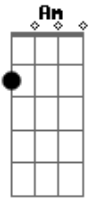

Yo La Tengo - Some Kinda Fatigue

Tom: G

(intro) Am

(riff)

Am Gm
Sitting in a parked car
Am Gm
Trying hard to smile
Am Gm
But I've been looking for one good reason
Am Gm D
But I haven't found it yet

(riff)

Am Gm
Took awhile, well, what's it gonna be?

Am Gm
The way it's got to be
Am
I know it's out there
Gm
One good reason
Am Gm D
But I haven't found it yet

(solo)

Am Gm
I'm stepping away, stepping away from you
Am Gm
Some weird kinda fatigue
Am
Someday I'll find it,
Gm
One good reason
Am Gm D
But I haven't found it yet

Acordes

© ukulele-chords.com

© ukulele-chords.com

© ukulele-chords.com

© ukulele-chords.com