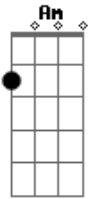

Yo La Tengo - Some Kinda Fatigue

Tom: G

(intro) Am

(riff)

Am Gm
Sitting in a parked car
Am Gm
Trying hard to smile
Am Gm D
But I've been looking for one good reason
Am Gm D
But I haven't found it yet

(riff)

Am Gm
Took awhile, well, what's it gonna be?

Am Gm
The way it's got to be
Am
I know it's out there
Gm
One good reason
Am Gm D
But I haven't found it yet

(solo)

Am Gm
I'm stepping away, stepping away from you
Am Gm
Some weird kinda fatigue
Am
Someday I'll find it,
Gm
One good reason
Am Gm D
But I haven't found it yet

Acordes

© ukulele-chords.com

© ukulele-chords.com

© ukulele-chords.com

© ukulele-chords.com