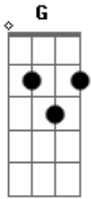

Yo La Tengo - Some Kinda Fatigue

Tom: G

(intro) Am

(riff)

Am Gm
Sitting in a parked car
Am Gm
Trying hard to smile
Am Gm
But I've been looking for one good reason
Am Gm D
But I haven't found it yet

(riff)

Am Gm
Took awhile, well, what's it gonna be?

Am Gm
The way it's got to be
Am
I know it's out there
Gm
One good reason
Am Gm D
But I haven't found it yet

(solo)

Am Gm
I'm stepping away, stepping away from you
Am Gm
Some weird kinda fatigue
Am
Someday I'll find it,
Gm
One good reason
Am Gm D
But I haven't found it yet

Acordes

© ukulele-chords.com