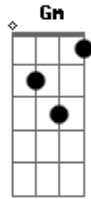

© ukulele-chords.com