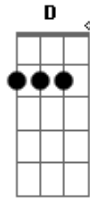

© ukulele-chords.com