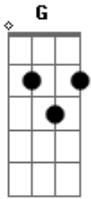

Yo La Tengo - Some Kinda Fatigue

Tom: G

(intro) Am

(riff)

Am Gm
Sitting in a parked car
Am Gm
Trying hard to smile
Am Gm D
But I've been looking for one good reason
Am Gm D
But I haven't found it yet

(riff)

Am Gm
Took awhile, well, what's it gonna be?

Am Gm
The way it's got to be
Am
I know it's out there
Gm
One good reason
Am Gm D
But I haven't found it yet

(solo)

Am Gm
I'm stepping away, stepping away from you
Am Gm
Some weird kinda fatigue
Am
Someday I'll find it,
Gm
One good reason
Am Gm D
But I haven't found it yet

Acordes

© ukulele-chords.com