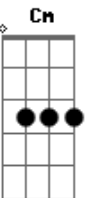

© ukulele-chords.com