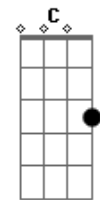

© ukulele-chords.com