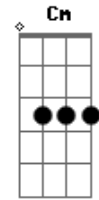

© ukulele-chords.com