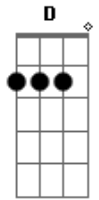

© ukulele-chords.com