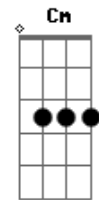

© ukulele-chords.com