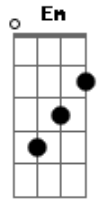

© ukulele-chords.com