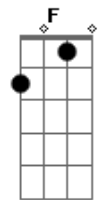

© ukulele-chords.com