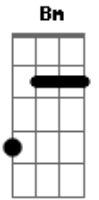

© ukulele-chords.com