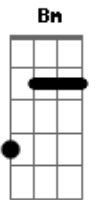

© ukulele-chords.com