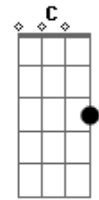

© ukulele-chords.com