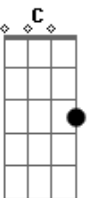

© ukulele-chords.com