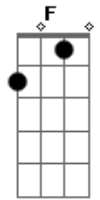

© ukulele-chords.com