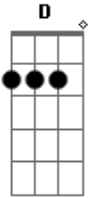

Yngwie Malmsteen - Prisoner Of Your Love

Tom: A

My heart ^{Em} fell ^{D G} into the palms ^G of your hands ^{Em}
This love ^{D G} made me understand ^{G Am}
I've waited ^G all my life ^D for you ^{Am}
Thought I'd live and die ^D alone

Enraptured by the beauty ^{G D Em Em}
I'm a prisoner of your ^{C A D} love
Enslaved by the passion ^{G D Em Em}
I'm a prisoner of your ^{C A D D D Em} love

I'm a prisoner of your__ love

I'm wrapped ^{Em G} around your finger ^G like the ring ^{Em} on your hand
I'm trapped ^{D G} by your love ^G I'm yours, please understand ^{Am}
I've waited ^G all my life ^D for you ^{Am}
Thought I'd live and die ^{G D} alone

Enraptured by the beauty ^{G D Em Em}
I'm a prisoner of your ^{C A D} love
I'm a prisoner of your ^{G D Em Em} love
Enslaved by the passion ^{C A D D D Em}
I'm a prisoner of your__ love

Acordes

© ukulele-chords.com

© ukulele-chords.com

© ukulele-chords.com

© ukulele-chords.com

© ukulele-chords.com

© ukulele-chords.com