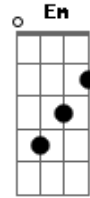

© ukulele-chords.com