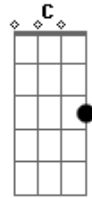

© ukulele-chords.com