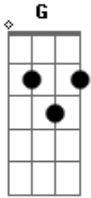

Yngwie Malmsteen - Prisoner Of Your Love

Tom: A

My heart ^{Em} fell ^{D G} into the palms ^G of your hands ^{Em}
This love ^{D G} made me understand ^{G Am}
I've waited ^G all my life ^D for you ^{Am}
Thought I'd live and die ^D alone

Enraptured by the beauty ^{G D Em Em}
I'm a prisoner of your ^{C A D} love
Enslaved by the passion ^{G D Em Em}
I'm a prisoner of your ^{C A D D D Em} love

I'm a prisoner of your__ love

I'm wrapped ^{Em G} around your finger ^G like the ring ^{Em} on your hand
I'm trapped ^{D G} by your love ^G I'm yours, please understand ^{Am}
I've waited ^G all my life ^D for you ^{Am}
Thought I'd live and die ^{G D} alone

Enraptured by the beauty ^{G D Em Em}
I'm a prisoner of your ^{C A D} love
I'm a prisoner of your ^{G D Em Em} love
Enslaved by the passion ^{C A D D D Em}
I'm a prisoner of your__ love

Acordes

© ukulele-chords.com