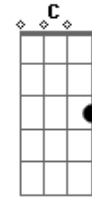

© ukulele-chords.com