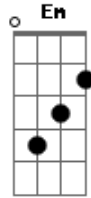

© ukulele-chords.com