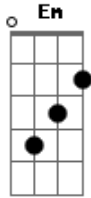

Yngwie Malmsteen - Prisoner Of Your Love

Tom: A

My heart ^{Em} fell ^{D G} into the palms ^G of your hands ^{Em}
This love ^{D G} made me understand ^{G Am}
I've waited ^G all my life ^D for you ^{Am}
Thought I'd live and die ^D alone

Enraptured by the beauty ^{G D Em Em}
I'm a prisoner of your ^{C A D} love
Enslaved by the passion ^{G D Em Em}
I'm a prisoner of your ^{C A D D D Em} love

I'm a prisoner of your__ love

I'm wrapped ^{Em G} around your finger ^G like the ring ^{Em} on your hand
I'm trapped ^{D G} by your love ^G I'm yours, please understand ^{Am}
I've waited ^G all my life ^D for you ^{Am}
Thought I'd live and die ^{G D} alone

Enraptured by the beauty ^{G D Em Em}
I'm a prisoner of your ^{C A D} love
Enslaved by the passion ^{G D Em Em}
I'm a prisoner of your ^{C A D D D Em} love

Acordes

© ukulele-chords.com

© ukulele-chords.com

© ukulele-chords.com

© ukulele-chords.com

© ukulele-chords.com

© ukulele-chords.com