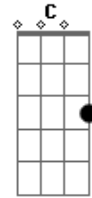

© ukulele-chords.com