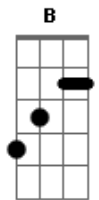

YMA - White Peacock

tom: Gb

Gbm7 B
So i la-ay down

A A
Under the town and start a fight

Gbm7 B
Against the moonlight

A A
Against the moonlight

Gbm7 B
Every single day

A A
I put a spell on the sun

Gbm7
And say hey

B
How is it going?

A A
To the clouds next do-ooH-or

Gbm7
Pick up the hurry

B
Hurried fluid, hurried thought

A
Smashing my head

A
Exploding veins

Gbm7
Squeeze it

B
Squeeze it

A A
Into the white peacock

Gbm7 B A
Oh, oh, ooh

Gbm7 B A
Oh, oh, ooh

Gbm7 B
Every single day

A
I put a spell on the sun

B
How is it going?

A A
To the clouds next do-ooH-or

Gbm7
Pick up the hurry

B
Hurried fluid, hurried thought

A
Smashing my head

A
Exploding veins

Gbm7
Squeeze it

B
Squeeze it

A A
Into the white peaco-oh-ck

Gbm7
Pick up the hurry

B
Hurried fluid, hurried thought

A
Smashing my head

A
Explo-oh-ding veins

Gbm7
Squeeze it

B
Squeeze it

A
Squeeze it

Gbm7
Squeeze it

B
Squeeze it

A
Squeeze it!

Gbm7 B A
Into the white peaco-oh-ck

Gbm7 B A
Oh, oh, ooh

Gbm7 B A
Oh, oh, ooh

Gbm7 B A
Oh, oh, ooh

Gbm7 B A
Oh, oh, ooh

Acordes

© ukulele-chords.com