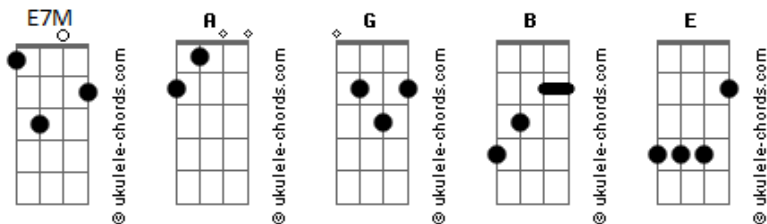

Yes - Your Move

tom:

A (forma dos acordes no tom de G)

Capostrate na 2ª casa

12-string guitar standard tuning, except tune open 2nd strings from standard B up 1-1/2 to D. Capo 2nd fret.

The fret numbers denote the number of frets above the capo, not the actual fret.

In the tabs, 8 dashes represents one beat. Allegro (approximately 132 on metronome).

Allegro

a cappella:

I've seen all good people turn their heads each day so satisfied I'm on my way. once)

1. Take a straight and strong -er course to the
2. Make the white queen run so fast
3. wife
5. Move me on to any black square
6. Just re-mem -ber that the goal
7. want yea
8. Don't surround yourself with
9. Send an in -stant Kar -ma to me
10. care your -self

G#m\E

Acordes

(E7M)

F#m7\E

- (2.) corn -er of your life_____
- she hasn't got time_____ to
- make you a (3.)
- (proceed to 4.)
- use me any time you want
- (6.) is for us all to cap -ture all
- we (7.)
- yea_____ yea- yea- yea__
- (8.) Move on back to squares_____
- (9.) in -i -tial it with lov
- ing (10.)
- (self)_____
- (proceed to 4.)

(repeat

4. 'cause it's time, it's time in time with your time and__

G#m\E

(E7M)

A

- (and) its news is cap -
- tured_____
- (tured)_____ for
- the queen_
- (third time hold "captured) an extra bar and end)

- (queen)_____ to use (first time go back to 5.)
- (second time proceed to 11.)