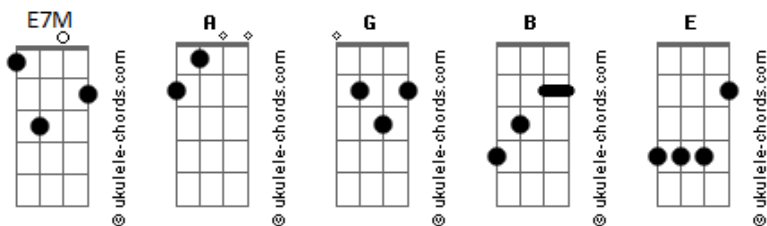

Yes - Your Move

tom:

A (forma dos acordes no tom de G)

Capostrate na 2ª casa

12-string guitar standard tuning, except tune open 2nd strings from standard B up 1-1/2 to D. Capo 2nd fret.

The fret numbers denote the number of frets above the capo, not the actual fret.

In the tabs, 8 dashes represents one beat. Allegro (approximately 132 on metronome).

Allegro

a cappella:

I've seen all good people turn their heads each day so satisfied I'm on my way. once)

1. Take a straight and strong -er course to the
2. Make the white queen run so fast
3. wife
5. Move me on to any black square
6. Just re-mem -ber that the goal
7. want yea
8. Don't surround yourself with
9. Send an in -stant Kar -ma to me
10. care your -self

G#m\E

Acordes

(E7M)

F#m7\E

- (2.) corn -er of your life_____
- she hasn't got time_____ to
- make you a (3.)
- (proceed to 4.)
- use me any time you want
- (6.) is for us all to cap -ture all
- we (7.)
- yea_____ yea- yea- yea__
- (8.)
- Move on back to squares_____
- (9.)
- in -i -tial it with lov
- ing (10.)
- (self)_____
- (proceed to 4.)

(repeat

4. 'cause it's time, it's time in time with your time and__

G#m\E
(E7M)

A

- (and) its news is cap -
- tured_____
- (tured)_____ for
- the queen_
- (third time hold "captured) an extra bar and end)