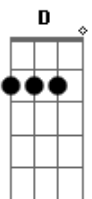

Yes - Owner of a Lonely Heart

tom:

Intro: Am C D G
 Am C D G
 Am C D G
 Am C D G
 Am C D G
 Am C D G

[Primeira Parte]

Am C D
 Move yourself
 G
 You always live your life
 Am C D G
 Never thinking of the future
 Am C D
 Prove yourself
 G
 You are the move you make
 Am C D G
 Take your chances win or loser
 Am C D
 See yourself
 G
 You are the steps you take
 Am C D G
 You and you - and that's the only way
 Am C D
 Shake - shake yourself
 G
 You're every move you make
 Am C D G
 So the story goes

Acordes

© ukulele-chords.com

© ukulele-chords.com

© ukulele-chords.com

© ukulele-chords.com

No not for pity's sake
 Am C D G
 There's no real reason to be lonely
 Am C D
 Be yourself
 G
 Give your free will a chance
 Am C D G
 You've got to want to succeed