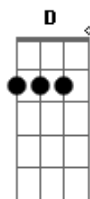

Am C D G  
 Say you don't want to chance it  
 Am C D G  
 You've been hurt so before  
 Am C  
 Watch it now  
 D G  
 The eagle in the sky  
 Am C D G  
 How he dancin' one and only  
 Am C D  
 You, lose yourself

## Acordes

© ukulele-chords.com

© ukulele-chords.com

© ukulele-chords.com

© ukulele-chords.com

No not for pity's sake  
 Am C D G  
 There's no real reason to be lonely  
 Am C D  
 Be yourself  
 G  
 Give your free will a chance  
 Am C D G  
 You've got to want to succeed