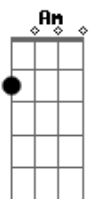

© ukulele-chords.com