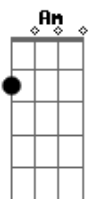

© ukulele-chords.com