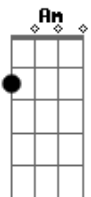

© ukulele-chords.com