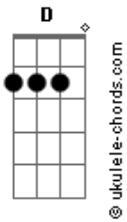

Yes - Owner of a Lonely Heart

tom:

G

A música começa da seguinte forma:

L|-0-0-2-3-5-5-
M|-----

Após tocar o a introdução acima, tocar durante quase a música toda

L|-0-0-2-3-5-5-5-5-5-
M|-----3-3-3-

i don't know the muted part for sure, but this is what i

Acordes

got...

repeated over and over.

Also, i have a little bit from LONG DISTANCE RUNAROUND at the beginning.

repeat with this instead -----
of the 14 --17---16---14---12-----

okay, so i admit the followup part is a little off, but hey, it still sounds pretty nifty.