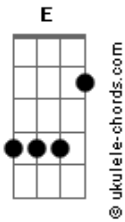

# Yes - Owner of a Lonely Heart

tom:

G

A música começa da seguinte forma:

L|-0-0-2-3-5-5-  
M|-----

Após tocar o a introdução acima, tocar durante quase a música toda

L|-0-0-2-3-5-5-5-5-5-  
M|-----3-3-3-

i don't know the muted part for sure, but this is what i

## Acordes

got...

repeated over and over.

Also, i have a little bit from LONG DISTANCE RUNAROUND at the beginning.

repeat with this instead -----  
of the 14 --17---16---14---12-----

okay, so i admit the followup part is a little off, but hey, it still sounds pretty nifty.