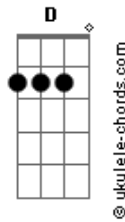

# Yes - Owner of a Lonely Heart

tom:

G

A música começa da seguinte forma:

L|-0-0-2-3-5-5-  
M|-----

Após tocar o a introdução acima, tocar durante quase a música toda

L|-0-0-2-3-5-5-5-5-5-  
M|-----3-3-3-

i don't know the muted part for sure, but this is what i

## Acordes

got...

repeated over and over.

Also, i have a little bit from LONG DISTANCE RUNAROUND at the beginning.

repeat with this instead -----  
of the 14 --17---16---14---12-----

okay, so i admit the followup part is a little off, but hey, it still sounds pretty nifty.