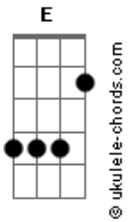

Yes - Owner of a Lonely Heart

tom:

G

A música começa da seguinte forma:

L|-0-0-2-3-5-5-
M|-----

Após tocar o a introdução acima, tocar durante quase a música toda

L|-0-0-2-3-5-5-5-5-5-
M|-----3-3-3-

i don't know the muted part for sure, but this is what i

Acordes

got...

repeated over and over.

Also, i have a little bit from LONG DISTANCE RUNAROUND at the beginning.

repeat with this instead -----
of the 14 --17---16---14---12-----

okay, so i admit the followup part is a little off, but hey, it still sounds pretty nifty.