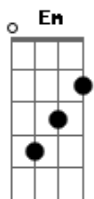

© ukulele-chords.com