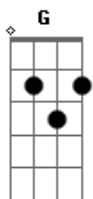

C D2 D
The whole world is different now men have died
C D2 D
you could just sense this feeling in our eyes

Em G
like no one's hands are big enough
Bm C
to hold on to this fear
Em G
and no one's hands are strong enough
Bm C
to fix what happened here

G D E G G
lead on to save me lead us all there
Bb D Em G
find me some answers one nation beware
D Em G G

can't tell the difference between myth and man
Bb D Em G D
or what's necessary or where i should stand

D Bm
So do we dare now
G
raise our voices loud
Bb D
we're searching for something that cannot be found
Bm
i hear open mouths
G
and i see open hands
Bb D - Bm - G - Bb
- (repeat)
but the blinded and silent i can't understand

C D2 D
the whole world is watching with one blank stare
C D2 D
i could just sense this feeling of ill repair

Em G
like no one's heart is full enough
Bm C
to keep away this fear
Em G
and no one's heart is strong enough
Bm C
to fix what happened here

G D E G G
lead on to save me lead us all there
Bb D Em G
find me some answers one nation beware
D Em G G
can't tell the difference between myth and man
Bb D Em G D
or what's necessary or where i should stand

D Bm
So do we dare now
G
raise our voices loud
Bb D
we're searching for something that cannot be found
Bm
i hear open mouths
G
and i see open hands
Bb C - Bm - D
(let ring)
but the blinded and silent i can't understand

Acordes

© ukulele-chords.com