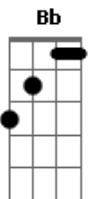

© ukulele-chords.com