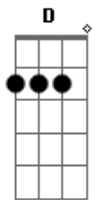

Yellowcard - Waiting Game

Tom: G
Intro: Em C D Am Em F D7

Violin part:

Verse 1:
G You and me A little different Though we tried to stay the same C
G It never leaves And when it changes it is still a waiting game C

Refrain 1:
Em I wait for a lonely breath G
C I wait to surface from this death D
Em Wait for the light to come G
Am And take away these images I get D7 C
D D In my head

Chorus 1:
G More than ever I need to feel you C Am
G More than ever I see the real you C Am

Verse 2:
G You are me A worst disaster would be waking up alone C
G C

Now we're free We're drifting out Like all the ones we didn't know

Refrain 2:
Em I wait for a silent tear G
C I wait for things to disappear D
Em Wait for the ground to stop G
Am moving underneath my only fear D7 C
D D If I lose you I don't know

Chorus 2:
G More than ever I need to feel you It's all around C Am
G More than ever I see the real you And it's around C Am

Interlude (Bass): G (x4)

Bridge:
G Everything, everything We will had
Am Out of sight out of mind Given that
G What I see when I dream Hurts like hell and back C

(Repeat Bridge)

Interlude 2: (Repeat Intro)

(Repeat Chorus 2 twice)

Outro: G (x4)

Acordes

© ukulele-chords.com