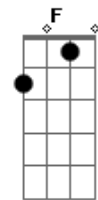

© ukulele-chords.com