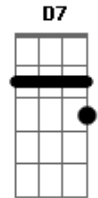

© ukulele-chords.com