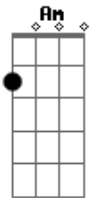

© ukulele-chords.com