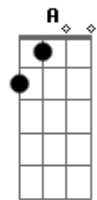

© ukulele-chords.com