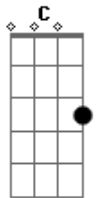

Yellowcard - Waiting Game

Tom: G
Intro: Em C D Am Em F D7

Violin part:

Verse 1:
G You and me A little different Though we tried to stay the same C
G It never leaves And when it changes it is still a waiting game C

Refrain 1:
Em I wait for a lonely breath G
C I wait to surface from this death D
Em Wait for the light to come G
Am And take away these images I get D7 C
D D In my head

Chorus 1:
G More than ever I need to feel you C Am
G More than ever I see the real you C Am

Chorus 2:
G More than ever I need to feel you It's all around C Am
G More than ever I see the real you And it's around C Am

Interlude (Bass): G (x4)

Bridge:
G Everything, everything We will had
Am Out of sight out of mind Given that
G What I see when I dream Hurts like hell and back C

(Repeat Bridge)

Interlude 2: (Repeat Intro)

(Repeat Chorus 2 twice)

Outro: G (x4)

Acordes

© ukulele-chords.com

© ukulele-chords.com

© ukulele-chords.com