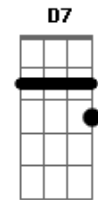

© ukulele-chords.com