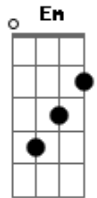

Yellowcard - Waiting Game

Tom: G
Intro: Em C D Am Em F D7

Violin part:

Verse 1:
G You and me A little different Though we tried to stay the same C
G It never leaves And when it changes it is still a waiting game C

Refrain 1:
Em I wait for a lonely breath G
C I wait to surface from this death D
Em Wait for the light to come G
Am And take away these images I get D7 C
D D In my head

Chorus 1:
G More than ever I need to feel you C Am
G More than ever I see the real you C Am

Chorus 2:
G More than ever I need to feel you It's all around C Am
G More than ever I see the real you And it's around C Am

Interlude (Bass): G (x4)

Bridge:
G Everything, everything We will had
Am Out of sight out of mind Given that
G What I see when I dream Hurts like hell and back C

(Repeat Bridge)

Interlude 2: (Repeat Intro)

(Repeat Chorus 2 twice)

Outro: G (x4)

Acordes

© ukulele-chords.com

© ukulele-chords.com

© ukulele-chords.com