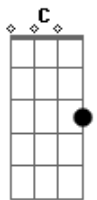

© ukulele-chords.com