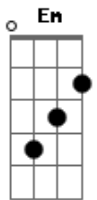

# Yellowcard - Waiting Game

Tom: G  
Intro: Em C D Am Em F D7

Violin part:

Verse 1:  
G You and me A little different Though we tried to stay the same C  
G It never leaves And when it changes it is still a waiting game C

Refrain 1:  
Em I wait for a lonely breath G  
C I wait to surface from this death D  
Em Wait for the light to come G  
Am And take away these images I get D7 C  
D D In my head

Chorus 1:  
G More than ever I need to feel you C Am  
G More than ever I see the real you C Am

Chorus 2:  
G More than ever I need to feel you It's all around C Am  
G More than ever I see the real you And it's around C Am

Interlude (Bass): G (x4)

Bridge:  
G Everything, everything We will had  
Am Out of sight out of mind Given that  
G What I see when I dream Hurts like hell and back C

(Repeat Bridge)

Interlude 2: (Repeat Intro)

(Repeat Chorus 2 twice)

Outro: G (x4)