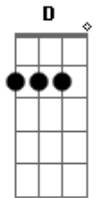

Yellowcard - Waiting Game

Tom: G
Intro: Em C D Am Em F D7

Violin part:

Verse 1:
G You and me A little different Though we tried to stay the same C
G It never leaves And when it changes it is still a waiting game C

Refrain 1:
Em I wait for a lonely breath G
C I wait to surface from this death D
Em Wait for the light to come G
Am And take away these images I get D7 C
D D In my head

Chorus 1:
G More than ever I need to feel you C Am
G More than ever I see the real you C Am

Verse 2:
G You are me A worst disaster would be waking up alone C
G

Now we're free We're drifting out Like all the ones we didn't know

Refrain 2:
Em I wait for a silent tear G
C I wait for things to disappear D
Em Wait for the ground to stop G
Am moving underneath my only fear D7 C
D D If I lose you I don't know

Chorus 2:
G More than ever I need to feel you It's all around C Am
G More than ever I see the real you And it's around C Am

Interlude (Bass): G (x4)

Bridge:
G Everything, everything We will had
Am Out of sight out of mind Given that
G What I see when I dream Hurts like hell and back C

(Repeat Bridge)

Interlude 2: (Repeat Intro)

(Repeat Chorus 2 twice)

Outro: G (x4)

Acordes

© ukulele-chords.com