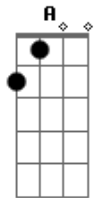

© ukulele-chords.com