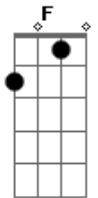

© ukulele-chords.com