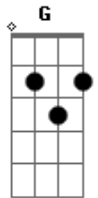

Yellowcard - Waiting Game

Tom: G
Intro: Em C D Am Em F D7

Violin part:

Verse 1:
G You and me A little different Though we tried to stay the same C
G It never leaves And when it changes it is still a waiting game C

Refrain 1:
Em I wait for a lonely breath G
C I wait to surface from this death D
Em Wait for the light to come G
Am And take away these images I get D7 C
D D In my head

Chorus 1:
G More than ever I need to feel you C Am
G More than ever I see the real you C Am

Chorus 2:
G More than ever I need to feel you It's all around C Am
G More than ever I see the real you And it's around C Am

Interlude (Bass): G (x4)

Bridge:
G Everything, everything We will had
Am Out of sight out of mind Given that
G What I see when I dream Hurts like hell and back C

(Repeat Bridge)

Interlude 2: (Repeat Intro)

(Repeat Chorus 2 twice)

Outro: G (x4)

Acordes

© ukulele-chords.com

© ukulele-chords.com

© ukulele-chords.com