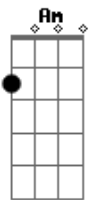

© ukulele-chords.com