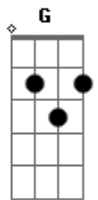

# Yellowcard - Waiting Game

Tom: G  
Intro: Em C D Am Em F D7

Violin part:

Verse 1:  
G You and me A little different Though we tried to stay the same C  
G It never leaves And when it changes it is still a waiting game C

Refrain 1:  
Em I wait for a lonely breath G  
C I wait to surface from this death D  
Em Wait for the light to come G  
Am And take away these images I get D7 C  
D D In my head

Chorus 1:  
G More than ever I need to feel you C Am  
G More than ever I see the real you C Am

Chorus 2:  
G More than ever I need to feel you It's all around C Am  
G More than ever I see the real you And it's around C Am

Interlude (Bass): G (x4)

Bridge:  
G Everything, everything We will had  
Am Out of sight out of mind Given that  
G What I see when I dream Hurts like hell and back C

(Repeat Bridge)

Interlude 2: (Repeat Intro)

(Repeat Chorus 2 twice)

Outro: G (x4)