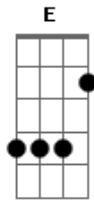

Yellowcard - Telescope

Tom: **A**

(com acordes na forma de)

Afinação: Drop **D** (**D A D G B E**)

Intro: Guitar 1 (Left):

Guitar 2 (Right):

Verse

Guitar 1:

Guitar 2:

Chorus

Guitar 1/2:

Verse

Guitar 1:

Guitar 2:

Guitar 3 (Listen for when to enter):

Chorus

Guitar 1/2:

Bridge

Guitar 1/2:

Interlude

Guitar 1:

Guitar 2:

Chorus

Guitar 1/2:

Outro

Guitar 1:

Guitar 2:

Acordes

© ukulele-chords.com

© ukulele-chords.com

© ukulele-chords.com

© ukulele-chords.com