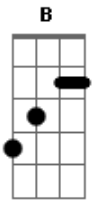

© ukulele-chords.com