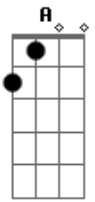

Yellowcard - Telescope

Tom: **A**

(com acordes na forma de)

Afinação: Drop **D** (**D A D G B E**)

Intro: Guitar 1 (Left):

Guitar 2 (Right):

Verse

Guitar 1:

Guitar 2:

Chorus

Guitar 1/2:

Verse

Guitar 1:

Guitar 2:

Guitar 3 (Listen for when to enter):

Chorus

Guitar 1/2:

Bridge

Guitar 1/2:

Interlude

Guitar 1:

Guitar 2:

Chorus

Guitar 1/2:

Outro

Guitar 1:

Guitar 2:

Acordes

© ukulele-chords.com