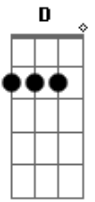

Yellowcard - Telescope

Tom: **A**

(com acordes na forma de)

Afinação: Drop **D** (**D A D G B E**)

Intro: Guitar 1 (Left):

Guitar 2 (Right):

Verse

Guitar 1:

Guitar 2:

Chorus

Guitar 1/2:

Verse

Guitar 1:

Guitar 2:

Guitar 3 (Listen for when to enter):

Chorus

Guitar 1/2:

Bridge

Guitar 1/2:

Interlude

Guitar 1:

Guitar 2:

Chorus

Guitar 1/2:

Outro

Guitar 1:

Guitar 2:

Acordes

© ukulele-chords.com

© ukulele-chords.com

© ukulele-chords.com

© ukulele-chords.com