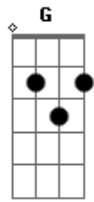

Yellowcard - Telescope

Tom: **A**

(com acordes na forma de)

Afinação: Drop **D** (**D A D G B E**)

Intro: Guitar 1 (Left):

Guitar 2 (Right):

Verse

Guitar 1:

Guitar 2:

Chorus

Guitar 1/2:

Verse

Guitar 1:

Guitar 2:

Guitar 3 (Listen for when to enter):

Chorus

Guitar 1/2:

Bridge

Guitar 1/2:

Interlude

Guitar 1:

Guitar 2:

Chorus

Guitar 1/2:

Outro

Guitar 1:

Guitar 2:

Acordes

© ukulele-chords.com

© ukulele-chords.com

© ukulele-chords.com

© ukulele-chords.com