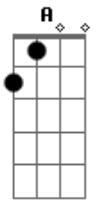

Yellowcard - Telescope

Tom: **A**

(com acordes na forma de)

Afinação: Drop **D** (**D A D G B E**)

Intro: Guitar 1 (Left):

Guitar 2 (Right):

Verse

Guitar 1:

Guitar 2:

Chorus

Guitar 1/2:

Verse

Guitar 1:

Guitar 2:

Guitar 3 (Listen for when to enter):

Chorus

Guitar 1/2:

Bridge

Guitar 1/2:

Interlude

Guitar 1:

Guitar 2:

Chorus

Guitar 1/2:

Outro

Guitar 1:

Guitar 2:

Acordes

© ukulele-chords.com