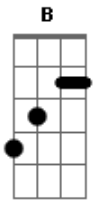

Yellowcard - Telescope

Tom: **A**

(com acordes na forma de)

Afinação: Drop **D** (**D A D G B E**)

Intro: Guitar 1 (Left):

Guitar 2 (Right):

Verse

Guitar 1:

Guitar 2:

Chorus

Guitar 1/2:

Verse

Guitar 1:

Guitar 2:

Guitar 3 (Listen for when to enter):

Chorus

Guitar 1/2:

Bridge

Guitar 1/2:

Interlude

Guitar 1:

Guitar 2:

Chorus

Guitar 1/2:

Outro

Guitar 1:

Guitar 2:

Acordes

© ukulele-chords.com

© ukulele-chords.com

© ukulele-chords.com

© ukulele-chords.com