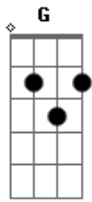

© ukulele-chords.com