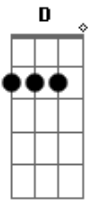

© ukulele-chords.com