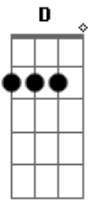

© ukulele-chords.com