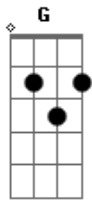

Yellowcard - Southern Air

Tom: **A**

Guitar 1:

(com acordes na forma de)

Tuning: Drop **D** (**D A D G B E**)

Guitar 2:

Intro: Guitar 1:

Bridge
Guitar 1:

Verse
Guitar 1/2:

Guitar 2:

Pre-Chorus
Guitar 1/2:

Interlude
Guitar 1:

Chorus
Guitar 1/2:

Chorus
Guitar 1/2:

Pre Verse
Guitar 1:

Guitar 1:

Guitar 2:

Verse
Guitar 1/2:

Guitar 2:

Pre-Chorus
Guitar 1/2:

Outro
Guitar 1/2:

(slight bend in octaves)

Chorus
Guitar 1/2:

Guitar 1:

Guitar 2:
Acoustic:

Acordes

© ukulele-chords.com

© ukulele-chords.com

© ukulele-chords.com

© ukulele-chords.com

© ukulele-chords.com