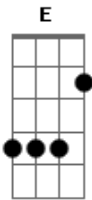

Yellowcard - Southern Air

Tom: **A**

Guitar 1:

(com acordes na forma de)

Tuning: Drop **D** (**D A D G B E**)

Guitar 2:

Intro: Guitar 1:

Bridge
Guitar 1:

Verse
Guitar 1/2:

Guitar 2:

Pre-Chorus
Guitar 1/2:

Interlude
Guitar 1:

Chorus
Guitar 1/2:

Pre Verse
Guitar 1:

Chorus
Guitar 1/2:

Guitar 2:

Guitar 1:

Verse
Guitar 1/2:

Guitar 2:

Pre-Chorus
Guitar 1/2:

Outro
Guitar 1/2:

(slight bend in octaves)

Chorus
Guitar 1/2:

Guitar 1:

Guitar 2:
Acoustic:

Acordes

© ukulele-chords.com

© ukulele-chords.com

© ukulele-chords.com

© ukulele-chords.com

© ukulele-chords.com