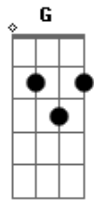

Yellowcard - Southern Air

Tom: **A**

Guitar 1:

(com acordes na forma de)

Tuning: Drop **D** (**D A D G B E**)

Guitar 2:

Intro: Guitar 1:

Bridge
Guitar 1:

Verse
Guitar 1/2:

Guitar 2:

Pre-Chorus
Guitar 1/2:

Interlude
Guitar 1:

Chorus
Guitar 1/2:

Pre Verse
Guitar 1:

Chorus
Guitar 1/2:

Guitar 2:

Guitar 1:

Verse
Guitar 1/2:

Guitar 2:

Pre-Chorus
Guitar 1/2:

Outro
Guitar 1/2:

(slight bend in octaves)

Chorus
Guitar 1/2:

Guitar 1:

Guitar 2:
Acoustic:

Acordes

© ukulele-chords.com

© ukulele-chords.com

© ukulele-chords.com

© ukulele-chords.com

© ukulele-chords.com