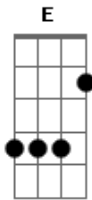

© ukulele-chords.com