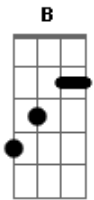

© ukulele-chords.com