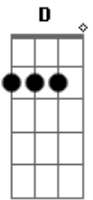

© ukulele-chords.com