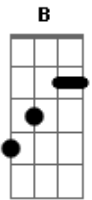

Yellowcard - Southern Air

Tom: **A**

Guitar 1:

(com acordes na forma de)

Tuning: Drop **D** (**D A D G B E**)

Guitar 2:

Intro: Guitar 1:

Bridge
Guitar 1:

Verse
Guitar 1/2:

Guitar 2:

Pre-Chorus
Guitar 1/2:

Interlude
Guitar 1:

Chorus
Guitar 1/2:

Pre Verse
Guitar 1:

Chorus
Guitar 1/2:

Guitar 2:

Guitar 1:

Verse
Guitar 1/2:

Guitar 2:

Pre-Chorus
Guitar 1/2:

Outro
Guitar 1/2:

(slight bend in octaves)

Chorus
Guitar 1/2:

Guitar 1:

Guitar 2:
Acoustic:

Acordes

© ukulele-chords.com

© ukulele-chords.com

© ukulele-chords.com

© ukulele-chords.com

© ukulele-chords.com