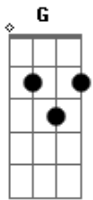

Yellowcard - Southern Air

Tom: **A**

Guitar 1:

(com acordes na forma de)

Tuning: Drop **D** (**D A D G B E**)

Guitar 2:

Intro: Guitar 1:

Bridge
Guitar 1:

Verse
Guitar 1/2:

Guitar 2:

Pre-Chorus
Guitar 1/2:

Interlude
Guitar 1:

Chorus
Guitar 1/2:

Pre Verse
Guitar 1:

Chorus
Guitar 1/2:

Guitar 2:

Guitar 1:

Verse
Guitar 1/2:

Guitar 2:

Pre-Chorus
Guitar 1/2:

Outro
Guitar 1/2:

(slight bend in octaves)

Chorus
Guitar 1/2:

Guitar 1:

Guitar 2:
Acoustic:

Acordes

© ukulele-chords.com

© ukulele-chords.com

© ukulele-chords.com

© ukulele-chords.com

© ukulele-chords.com