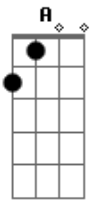

Yellowcard - Southern Air

Tom: **A**

Guitar 1:

(com acordes na forma de)

Tuning: Drop **D** (**D A D G B E**)

Guitar 2:

Intro: Guitar 1:

Bridge
Guitar 1:

Verse
Guitar 1/2:

Guitar 2:

Pre-Chorus
Guitar 1/2:

Interlude
Guitar 1:

Chorus
Guitar 1/2:

Pre Verse
Guitar 1:

Chorus
Guitar 1/2:

Guitar 2:

Guitar 1:

Verse
Guitar 1/2:

Guitar 2:

Pre-Chorus
Guitar 1/2:

Outro
Guitar 1/2:

(slight bend in octaves)

Chorus
Guitar 1/2:

Guitar 1:

Guitar 2:
Acoustic:

Acordes

© ukulele-chords.com