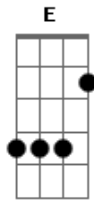

© ukulele-chords.com