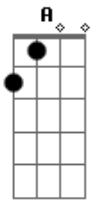

Yellowcard - Southern Air

Tom: **A**

Guitar 1:

(com acordes na forma de)

Tuning: Drop **D** (**D A D G B E**)

Guitar 2:

Intro: Guitar 1:

Bridge
Guitar 1:

Verse
Guitar 1/2:

Guitar 2:

Pre-Chorus
Guitar 1/2:

Interlude
Guitar 1:

Chorus
Guitar 1/2:

Chorus
Guitar 1/2:

Pre Verse
Guitar 1:

Guitar 1:

Guitar 2:

Verse
Guitar 1/2:

Guitar 2:

Pre-Chorus
Guitar 1/2:

Outro
Guitar 1/2:

(slight bend in octaves)

Chorus
Guitar 1/2:

Guitar 1:

Guitar 2:
Acoustic:

Acordes

© ukulele-chords.com