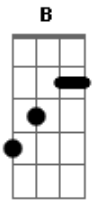

© ukulele-chords.com