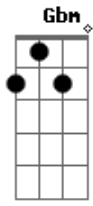

© ukulele-chords.com

© ukulele-chords.com