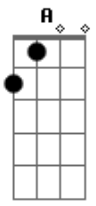

Yellowcard - Rough Draft

Tom: A

Acoustic

Tab by Jay Bartholomew

This song is kind of complicated because they use a lot of suspension chords. And with those they mess around with them too. The tab is accurate so follow it closely and listen to the song A LOT to get it. Also... let me know if you actually use this tab. It took a long time and I'd like to know if anyone even used it. My email is

Intro: One, two, three four...

Guitar 1
A E E D2

Guitar 2

Guitar 1
A E E D2

Guitar 2

(play intro riff)

A E D2
Like a Saturday night I'll be gone
A E N.C.
Like a Saturday night I'll be gone before you knew that I was there

A E Gbm D
Like Saturday night I'll be go- -one

A E Gbm D
Like Saturday night I'll be go- -one

A E Dm(V) Ddim7 A

Like Saturday night I'll be gone before you knew that I was there

Guitar 1

Guitar 2

Acordes

© ukulele-chords.com