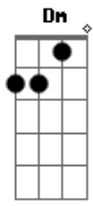

© ukulele-chords.com