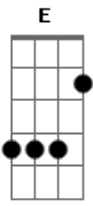

Yellowcard - Rough Draft

Tom: A

Acoustic

Tab by Jay Bartholomew

This song is kind of complicated because they use a lot of suspension chords. And with those they mess around with them too. The tab is accurate so follow it closely and listen to the song A LOT to get it. Also... let me know if you actually use this tab. It took a long time and I'd like to know if anyone even used it. My email is

Intro: One, two, three four...

Guitar 1
A E E D2

Guitar 2

Guitar 1
A E E D2

Guitar 2

(play intro riff)

A E D2
Like a Saturday night I'll be gone
A E N.C.
Like a Saturday night I'll be gone before you knew that I was there

Guitar 1 (play this riff to fill before the verse)

A2 E E D2

E D

Guitar 1 (play this for the verses)

E A2 E A2 D2

E E D2

(see above riff)

E D2
So you wrote it down I'm supposed to care

A E Gbm D
Like Saturday night I'll be go- -one

A E Gbm D
Like Saturday night I'll be go- -one

A E Dm(V) Ddim7 A

Like Saturday night I'll be gone before you knew that I was there

Guitar 1

Guitar 2

Acordes

© ukulele-chords.com