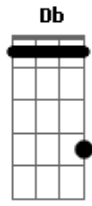

© ukulele-chords.com