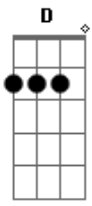

Like Saturday night I'll be gone before you knew that I was there

Guitar 1

Guitar 2

Acordes

© ukulele-chords.com

© ukulele-chords.com

© ukulele-chords.com

© ukulele-chords.com

© ukulele-chords.com

© ukulele-chords.com