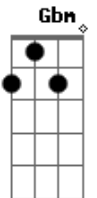

Yellowcard - Hang You Up

Tom: D
Intro: D

D G
I cannot hold this anymore
D G
My hands are tired of only waiting
D
to let go
Bm G - Gm
And I am waiting still
D G
I used to know which way to turn
D G
You were the light inside a tunnel
D
in my head
Bm G
I try to follow still
D G
I try to follow still

Bm D
It's hard to see you
G D
We are older now
D Bm G D
And when I find you, you just turn around
D Bm G D
This is a black and white of you I found
D Bm G D
I hang you up and then I pull you down
D Bm G D
I hang you up and then I pull you down

Bm D
It's hard to see you
G D

We are older now
D Bm G D
And when I find you, you just turn around
D Bm G D
This is a black and white of you I found
D Bm G D
I hang you up and then I pull you down
Bm D
It's hard to see you
G D
We are older now
D Bm G D
And when I find you, you just turn around
D Bm G D
This is a black and white of you I found
D Bm G D
I hang you up and then I pull you down
D Bm G D
I hang you up and then I pull you down
D Bm G D
I hang you up and then I pull you down

D G
I don't hear music anymore
D Bm D
My ears are tired of all the pictures in the words
Bm G
'Cause you are in them still

Acordes

© ukulele-chords.com

© ukulele-chords.com

© ukulele-chords.com

© ukulele-chords.com