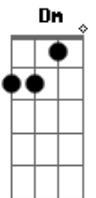

© ukulele-chords.com