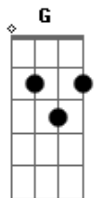

© ukulele-chords.com