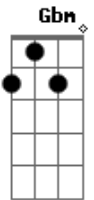

© ukulele-chords.com