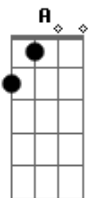

© ukulele-chords.com