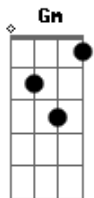

Yellowcard - Hang You Up

Tom: D
Intro: D

D G
I cannot hold this anymore
D G
My hands are tired of only waiting
D
to let go
Bm G - Gm
And I am waiting still
D G
I used to know which way to turn
D G
You were the light inside a tunnel
D
in my head
Bm G
I try to follow still
D G
I try to follow still

Bm D
It's hard to see you
G D
We are older now
D Bm G D
And when I find you, you just turn around
D Bm G D
This is a black and white of you I found
D Bm G D
I hang you up and then I pull you down
D Bm G D
I hang you up and then I pull you down

Bm D
It's hard to see you
G D

We are older now
D Bm G D
And when I find you, you just turn around
D Bm G D
This is a black and white of you I found
D Bm G D
I hang you up and then I pull you down
Bm D
It's hard to see you
G D
We are older now
D Bm G D
And when I find you, you just turn around
D Bm G D
This is a black and white of you I found
D Bm G D
I hang you up and then I pull you down
D Bm G D
I hang you up and then I pull you down
D Bm G D
I hang you up and then I pull you down

D G
I don't hear music anymore
D Bm D
My ears are tired of all the pictures in the words
Bm G
'Cause you are in them still

Acordes

© ukulele-chords.com

© ukulele-chords.com

© ukulele-chords.com

© ukulele-chords.com