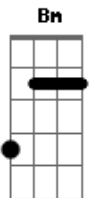

Yellowcard - Hang You Up

Tom: D
Intro: D

D G
I cannot hold this anymore
D G
My hands are tired of only waiting
D
to let go
Bm G - Gm
And I am waiting still
D G
I used to know which way to turn
D G
You were the light inside a tunnel
D
in my head
Bm G
I try to follow still
D G
I try to follow still

Bm D
It's hard to see you
G D
We are older now
D Bm G D
And when I find you, you just turn around
D Bm G D
This is a black and white of you I found
D Bm G D
I hang you up and then I pull you down
D Bm G D
I hang you up and then I pull you down

Bm D
It's hard to see you
G D

We are older now
D Bm G D
And when I find you, you just turn around
D Bm G D
This is a black and white of you I found
D Bm G D
I hang you up and then I pull you down
Bm D
It's hard to see you
G D
We are older now
D Bm G D
And when I find you, you just turn around
D Bm G D
This is a black and white of you I found
D Bm G D
I hang you up and then I pull you down
D Bm G D
I hang you up and then I pull you down
D Bm G D
I hang you up and then I pull you down

D G
I don't hear music anymore
D Bm D
My ears are tired of all the pictures in the words
Bm G
'Cause you are in them still

Acordes

© ukulele-chords.com

© ukulele-chords.com

© ukulele-chords.com

© ukulele-chords.com