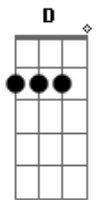

Yellowcard - Hang You Up

Tom: D
Intro: D

D G
I cannot hold this anymore
D G
My hands are tired of only waiting
D
to let go
Bm G - Gm
And I am waiting still
D G
I used to know which way to turn
D G
You were the light inside a tunnel
D
in my head
Bm G
I try to follow still
D G
I try to follow still

Bm D
It's hard to see you
G D
We are older now
D Bm G D
And when I find you, you just turn around
D Bm G D
This is a black and white of you I found
D Bm G D
I hang you up and then I pull you down
D Bm G D
I hang you up and then I pull you down

D G
No more apologies from me
D G
My arms are tired of picking up what I put down
Bm G
You're all I think of still
D G
I'm gonna miss you every day
D G
I turn my back on anyone who won't believe
Bm G
And it gets lonely still
D G
It gets lonely still

Bm D
It's hard to see you
G D

We are older now
D Bm G D
And when I find you, you just turn around
D Bm G D
This is a black and white of you I found
D Bm G D
I hang you up and then I pull you down
Bm D
It's hard to see you
G D
We are older now
D Bm G D
And when I find you, you just turn around
D Bm G D
This is a black and white of you I found
D Bm G D
I hang you up and then I pull you down
D Bm G D
I hang you up and then I pull you down
D Bm G D
I hang you up and then I pull you down

D G
I don't hear music anymore
D Bm D
My ears are tired of all the pictures in the words
Bm G
'Cause you are in them still

Acordes

© ukulele-chords.com