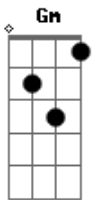

© ukulele-chords.com