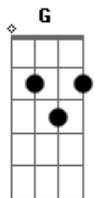

© ukulele-chords.com