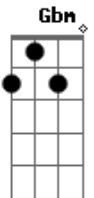

Yellowcard - Hang You Up

Tom: D
Intro: D

D G
I cannot hold this anymore
D G
My hands are tired of only waiting
D
to let go
Bm G - Gm
And I am waiting still
D G
I used to know which way to turn
D G
You were the light inside a tunnel
D
in my head
Bm G
I try to follow still
D G
I try to follow still

Bm D
It's hard to see you
G D
We are older now
D Bm G D
And when I find you, you just turn around
D Bm G D
This is a black and white of you I found
D Bm G D
I hang you up and then I pull you down
D Bm G D
I hang you up and then I pull you down

Bm D
It's hard to see you
G D

We are older now
D Bm G D
And when I find you, you just turn around
D Bm G D
This is a black and white of you I found
D Bm G D
I hang you up and then I pull you down
Bm D
It's hard to see you
G D
We are older now
D Bm G D
And when I find you, you just turn around
D Bm G D
This is a black and white of you I found
D Bm G D
I hang you up and then I pull you down
D Bm G D
I hang you up and then I pull you down
D Bm G D
I hang you up and then I pull you down

D G
I don't hear music anymore
D Bm D
My ears are tired of all the pictures in the words
Bm G
'Cause you are in them still

Acordes

© ukulele-chords.com

© ukulele-chords.com

© ukulele-chords.com

© ukulele-chords.com