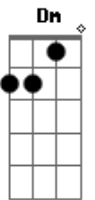

© ukulele-chords.com