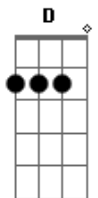

Yellowcard - Hang You Up

Tom: D
Intro: D

D G
I cannot hold this anymore
D G
My hands are tired of only waiting
D
to let go
Bm G - Gm
And I am waiting still
D G
I used to know which way to turn
D G
You were the light inside a tunnel
D
in my head
Bm G
I try to follow still
D G
I try to follow still

Bm D
It's hard to see you
G D
We are older now
D Bm G D
And when I find you, you just turn around
D Bm G D
This is a black and white of you I found
D Bm G D
I hang you up and then I pull you down
D Bm G D
I hang you up and then I pull you down

D G
No more apologies from me
D G
My arms are tired of picking up what I put down
Bm G
You're all I think of still
D G
I'm gonna miss you every day
D G
I turn my back on anyone who won't believe
Bm G
And it gets lonely still
D G
It gets lonely still

Bm D
It's hard to see you
G D

We are older now
D Bm G D
And when I find you, you just turn around
D Bm G D
This is a black and white of you I found
D Bm G D
I hang you up and then I pull you down
Bm D
It's hard to see you
G D
We are older now
D Bm G D
And when I find you, you just turn around
D Bm G D
This is a black and white of you I found
D Bm G D
I hang you up and then I pull you down
D Bm G D
I hang you up and then I pull you down
D Bm G D
I hang you up and then I pull you down

D G
I don't hear music anymore
D Bm D
My ears are tired of all the pictures in the words
Bm G
'Cause you are in them still

Acordes

© ukulele-chords.com