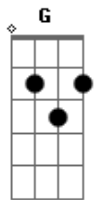

© ukulele-chords.com