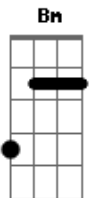

Yellowcard - Hang You Up

Tom: D
Intro: D

D G
I cannot hold this anymore
D G
My hands are tired of only waiting
D
to let go
Bm G - Gm
And I am waiting still
D G
I used to know which way to turn
D G
You were the light inside a tunnel
D
in my head
Bm G
I try to follow still
D G
I try to follow still

Bm D
It's hard to see you
G D
We are older now
D Bm G D
And when I find you, you just turn around
D Bm G D
This is a black and white of you I found
D Bm G D
I hang you up and then I pull you down
D Bm G D
I hang you up and then I pull you down

Bm D
It's hard to see you
G D

We are older now
D Bm G D
And when I find you, you just turn around
D Bm G D
This is a black and white of you I found
D Bm G D
I hang you up and then I pull you down
Bm D
It's hard to see you
G D
We are older now
D Bm G D
And when I find you, you just turn around
D Bm G D
This is a black and white of you I found
D Bm G D
I hang you up and then I pull you down
D Bm G D
I hang you up and then I pull you down
D Bm G D
I hang you up and then I pull you down

D G
I don't hear music anymore
D Bm D
My ears are tired of all the pictures in the words
Bm G
'Cause you are in them still

Acordes

© ukulele-chords.com

© ukulele-chords.com

© ukulele-chords.com

© ukulele-chords.com