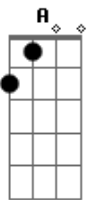

© ukulele-chords.com