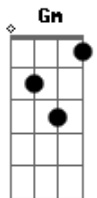

Yellowcard - Hang You Up

Tom: D
Intro: D

D G
I cannot hold this anymore
D G
My hands are tired of only waiting
D
to let go
Bm G - Gm
And I am waiting still
D G
I used to know which way to turn
D G
You were the light inside a tunnel
D
in my head
Bm G
I try to follow still
D G
I try to follow still

Bm D
It's hard to see you
G D
We are older now
D Bm G D
And when I find you, you just turn around
D Bm G D
This is a black and white of you I found
D Bm G D
I hang you up and then I pull you down
D Bm G D
I hang you up and then I pull you down

Bm D
It's hard to see you
G D

We are older now
D Bm G D
And when I find you, you just turn around
D Bm G D
This is a black and white of you I found
D Bm G D
I hang you up and then I pull you down
Bm D
It's hard to see you
G D
We are older now
D Bm G D
And when I find you, you just turn around
D Bm G D
This is a black and white of you I found
D Bm G D
I hang you up and then I pull you down
D Bm G D
I hang you up and then I pull you down
D Bm G D
I hang you up and then I pull you down

D G
I don't hear music anymore
D Bm D
My ears are tired of all the pictures in the words
Bm G
'Cause you are in them still

Acordes

© ukulele-chords.com

© ukulele-chords.com

© ukulele-chords.com

© ukulele-chords.com