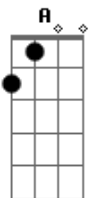

© ukulele-chords.com