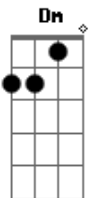

© ukulele-chords.com