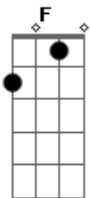

© ukulele-chords.com