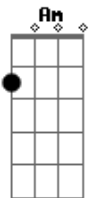

© ukulele-chords.com