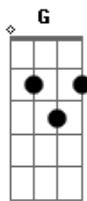

Yellowcard - AWOL (Tab)

Tom: **G**

DROP D TUNING!

GUITAR 1'S PARTS:

Intro:
Intro: Cont'd:

Intro: Cont'd:

.....

Verse: "Maybe it's not over yet..."

Repeat 2nd Bar of Chorus

Repeat Interlude: (2x)

Ending:

... ..

GUITAR 2'S PARTS:

Intro:
Intro: Cont'd:

Intro: Cont'd:

.....

Verse: "Maybe it's not over yet..."

Verse Cont'd:

Verse Cont'd:

.....

Verse Cont'd:

.....
Chorus: (Play same as guitar 1)

Interlude: (2x)

..... ..

Repeat Verse up until 2nd palm muted part

Then This: (2x)

Then This: "Run from the life that he hates..."

.....

Repeat 2nd Bar of Chorus

Outro: (2x)

3rd Time:

Acordes