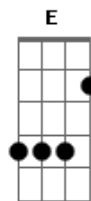

© ukulele-chords.com