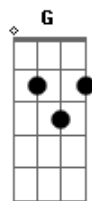

D Am
I can feel it calling tonight

F G Em
Don't let me go, don't let me go

Am C
Our path turned to stone, everything's falling

F D
In silver and gold, colour's are warning

Am C
And I see it glow, when I look to the sky

D Am
I can feel it calling tonight

F G
Don't let me go, don't let me go

Acordes

© ukulele-chords.com

© ukulele-chords.com

© ukulele-chords.com

© ukulele-chords.com

© ukulele-chords.com