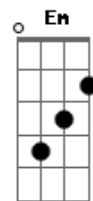

D Am
I can feel it calling tonight

F G Em
Don't let me go, don't let me go

Am C
Our path turned to stone, everything's falling

F D
In silver and gold, colour's are warning

Am C
And I see it glow, when I look to the sky

D Am
I can feel it calling tonight

F G
Don't let me go, don't let me go

Acordes

© ukulele-chords.com

© ukulele-chords.com

© ukulele-chords.com

© ukulele-chords.com

© ukulele-chords.com