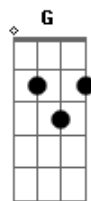

D Am
I can feel it calling tonight

F G Em
Don't let me go, don't let me go

Am C
Our path turned to stone, everything's falling

F D
In silver and gold, colour's are warning

Am C
And I see it glow, when I look to the sky

D Am
I can feel it calling tonight

F G
Don't let me go, don't let me go

Acordes

© ukulele-chords.com

© ukulele-chords.com

© ukulele-chords.com

© ukulele-chords.com

© ukulele-chords.com