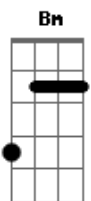

© ukulele-chords.com

© ukulele-chords.com