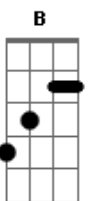

© ukulele-chords.com