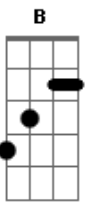

© ukulele-chords.com