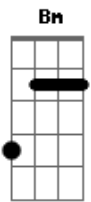

© ukulele-chords.com

© ukulele-chords.com