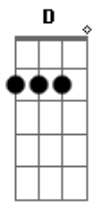

Years & Years - King

Tom: D

(Bm A G D) 4x

Bm A G D
I caught you watching me under the light

B A G
Can i be your line?

Bm A G D
They say it's easy to leave you behind

Bm A G
I don't wanna try

Bm A
Cut cover, take the test

G D
Hold courage to your chest

Bm A
Don't wanna wait for you

G
Don't wanna have to lose

Bm A
All that i compromised

G D
To feel another high

Bm A G
I've got to keep it down tonight

Bm A G
And oh, oh, oh

D Bm A G
I was a king under your control

Bm A G
And oh, oh, oh

D Bm A G
I wanna feel like you've let me go

D
So let me go

(Bm A G D) 2x

Bm A G D
Don't you remember how i used to like

Bm A G
Being on the line?

Bm A G D
I dreamed you dreamed of me calling out my name

Bm A G

Is it worth the price?

Bm A
Cut cover, take that test

G D
Hold courage to your chest

Bm A
Don't wanna wait for you

G
Don't wanna have to lose

Bm A
All that i compromised

G D
To feel another high

Bm A G
I've got to keep it down tonight

Bm A G
And oh, oh, oh

D Bm A G
I was a king under your control

Bm A G
And oh, oh, oh

D Bm A G
I wanna feel like you're let me go

I have to break myself to carry on

No love and no admission
Take this from me tonight

Oh, oh let's fight

Oh, oh, oh let's fight

Oh, oh let's fight

Oh, oh oh

Bm A G
And oh, oh, oh

D Bm A G
I was a king under your control

Bm A G
And oh, oh, oh

D Bm A G
I wanna feel like you've let me go

D
So let me go

(Bm A G D)

Acordes