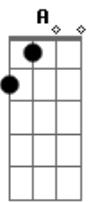

© ukulele-chords.com