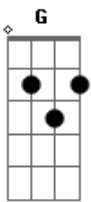

© ukulele-chords.com