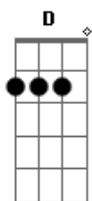

Years & Years - King

Tom: D

(Bm A G D) 4x

Bm A G D
I caught you watching me under the light

Bm A G
Can i be your line?

Bm A G D
They say it's easy to leave you behind

Bm A G
I don't wanna try

Bm A
Cut cover, take the test

G D
Hold courage to your chest

Bm A
Don't wanna wait for you

G
Don't wanna have to lose

Bm A
All that i compromised

G D
To feel another high

Bm A G
I've got to keep it down tonight

Bm A G
And oh, oh, oh

D Bm A G
I was a king under your control

Bm A G
And oh, oh, oh

D Bm A G
I wanna feel like you've let me go

D
So let me go

(Bm A G D) 2x

Bm A G D
Don't you remember how i used to like

Bm A G
Being on the line?

Bm A G D
I dreamed you dreamed of me calling out my name

Bm A G

Is it worth the price?

Bm A
Cut cover, take that test

G D
Hold courage to your chest

Bm A
Don't wanna wait for you

G
Don't wanna have to lose

Bm A
All that i compromised

G D
To feel another high

Bm A G
I've got to keep it down tonight

Bm A G
And oh, oh, oh

D Bm A G
I was a king under your control

Bm A G
And oh, oh, oh

D Bm A G
I wanna feel like you're let me go

I have to break myself to carry on

No love and no admission
Take this from me tonight

Oh, oh let's fight
Oh, oh, oh let's fight

Oh, oh let's fight
Oh, oh oh

Bm A G
And oh, oh, oh

D Bm A G
I was a king under your control

Bm A G
And oh, oh, oh

D Bm A G
I wanna feel like you've let me go

D
So let me go

(Bm A G D)

Acordes