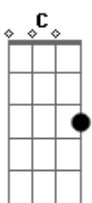

Years & Years - Eyes Shut

tom:

Intro: Am F C F
Am F C

C C
Throw your heart to me
Let it fall and hit the ground
F C
Let it go
C G Am
Your timing was so wrong
F C
And I just want to be found

C G Am
And ooh
F Am
And I... yeah I got the lines
G F
I got the lines
Am
Oh it's brighter this time
G
This type of mine
Dm
This disguise
Am G Dm
Oh you talk ooh to me

Am F C
Well, nothing's gonna hurt me with my eyes shut
F Am
I can see through them
F C
I can see through them
Am F C
And I am drawing pictures I'm evading
F Am
I will not use them
F C
I will not use them
Am
Again

Am
Cause I want to be
F C
Bigger than life
F Am
For you
F C
For you
Am
Cause I want to be
F C
Bigger than life
F Am
For you
F C
For you

Am F C
And, nothing's gonna hurt me with my eyes shut
F Am
I can see through them
F C
I can see through them
Am C F C
And I am drawing pictures I'm evading
F Am
I will not use them
F C
I will not use them

Am F C
No, nothing's gonna hurt me with my eyes shut
F Am
I can see through them
F C
I can see through them

Acordes

© ukulele-chords.com

© ukulele-chords.com

© ukulele-chords.com

© ukulele-chords.com

© ukulele-chords.com