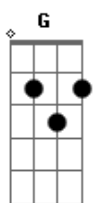

Years & Years - Eyes Shut

tom:

Intro: Am F C F
Am F C

C C
Throw your heart to me
Let it fall and hit the ground
F C
Let it go
C G Am
Your timing was so wrong
F C
And I just want to be found

C G Am
And ooh
F Am
And I... yeah I got the lines
G F
I got the lines
Am
Oh it's brighter this time
G
This type of mine
Dm
This disguise
Am G Dm
Oh you talk ooh to me

Am F C
Well, nothing's gonna hurt me with my eyes shut
F Am
I can see through them
F C
I can see through them
Am F C
And I am drawing pictures I'm evading
F Am
I will not use them
F C
I will not use them
Am
Again

(F C F)
(Am F C)

C
And it starts again
G Am
You come over with your friends
F C
I don't want to talk to them
C G Am
And all I really want
F C
Is to start again

C G Am

And ooh

F Am
And I... yeah I got the lines
G F
I got the lines
Am
Oh it's brighter this time
G
This type of mine
Dm
This disguise
Am G Dm
Oh you talk ooh to me

Am F C
Well, nothing's gonna hurt me with my eyes shut
F Am
I can see through them
F C
I can see through them
Am F C
And I am drawing pictures I'm evading
F Am
I will not use them
F C
I will not use them

Am
Cause I want to be
F C
Bigger than life
F Am
For you
F C
For you
Am
Cause I want to be
F C
Bigger than life
F Am
For you
F C
For you

Am F C
And, nothing's gonna hurt me with my eyes shut
F Am
I can see through them
F C
I can see through them
Am C F C
And I am drawing pictures I'm evading
F Am
I will not use them
F C
I will not use them

Am F C
No, nothing's gonna hurt me with my eyes shut
F Am
I can see through them
F C
I can see through them

Acordes

© ukulele-chords.com