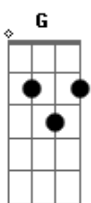

Years & Years - Eyes Shut

tom:

Intro: Am F C F
Am F C

C C
Throw your heart to me
Let it fall and hit the ground
F C
Let it go
C G Am
Your timing was so wrong
F C
And I just want to be found

C G Am
And ooh
F Am
And I... yeah I got the lines
G F
I got the lines
Am
Oh it's brighter this time
G
This type of mine
Dm
This disguise
Am G Dm
Oh you talk ooh to me

Am F C
Well, nothing's gonna hurt me with my eyes shut
F Am
I can see through them
F C
I can see through them
Am F C
And I am drawing pictures I'm evading
F Am
I will not use them
F C
I will not use them
Am
Again

(F C F)
(Am F C)

C
And it starts again
G Am
You come over with your friends
F C
I don't want to talk to them
C G Am
And all I really want
F C
Is to start again

C G Am

And ooh

F Am
And I... yeah I got the lines
G F
I got the lines
Am
Oh it's brighter this time
G
This type of mine
Dm
This disguise
Am G Dm
Oh you talk ooh to me

Am F C
Well, nothing's gonna hurt me with my eyes shut
F Am
I can see through them
F C
I can see through them
Am F C
And I am drawing pictures I'm evading
F Am
I will not use them
F C
I will not use them

Am
Cause I want to be
F C
Bigger than life
F Am
For you
F C
For you
Am
Cause I want to be
F C
Bigger than life
F Am
For you
F C
For you

Am F C
And, nothing's gonna hurt me with my eyes shut
F Am
I can see through them
F C
I can see through them
Am C F C
And I am drawing pictures I'm evading
F Am
I will not use them
F C
I will not use them

Am F C
No, nothing's gonna hurt me with my eyes shut
F Am
I can see through them
F C
I can see through them

Acordes

© ukulele-chords.com