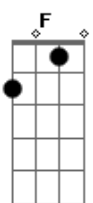

Years & Years - Eyes Shut

tom:

Intro: Am F C F
Am F C

C C
Throw your heart to me
Let it fall and hit the ground
F C
Let it go
C G Am
Your timing was so wrong
F C
And I just want to be found

C G Am
And ooh
F Am
And I... yeah I got the lines
G F
I got the lines
Am
Oh it's brighter this time
G
This type of mine
Dm
This disguise
Am G Dm
Oh you talk ooh to me

Am
Cause I want to be
F C
Bigger than life
F Am
For you
F C
For you
Am
Cause I want to be
F C
Bigger than life
F Am
For you
F C
For you

Am F C
And, nothing's gonna hurt me with my eyes shut
F Am
I can see through them
F C
I can see through them
Am C F C
And I am drawing pictures I'm evading
F Am
I will not use them
F C
I will not use them

Am F C
No, nothing's gonna hurt me with my eyes shut
F Am
I can see through them
F C
I can see through them

Acordes

© ukulele-chords.com

© ukulele-chords.com

© ukulele-chords.com

© ukulele-chords.com

© ukulele-chords.com