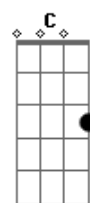

Years & Years - Eyes Shut

tom:

Intro: Am F C F
Am F C

C C
Throw your heart to me
Let it fall and hit the ground
F C
Let it go
C G Am
Your timing was so wrong
F C
And I just want to be found

C G Am
And ooh
F Am
And I... yeah I got the lines
G F
I got the lines
Am
Oh it's brighter this time
G
This type of mine
Dm
This disguise
Am G Dm
Oh you talk ooh to me

Am F C
Well, nothing's gonna hurt me with my eyes shut
F Am
I can see through them
F C
I can see through them
Am F C
And I am drawing pictures I'm evading
F Am
I will not use them
F C
I will not use them
Am
Again

Am
Cause I want to be
F C
Bigger than life
F Am
For you
F C
For you
Am
Cause I want to be
F C
Bigger than life
F Am
For you
F C
For you

Am F C
And, nothing's gonna hurt me with my eyes shut
F Am
I can see through them
F C
I can see through them
Am C F C
And I am drawing pictures I'm evading
F Am
I will not use them
F C
I will not use them

Am F C
No, nothing's gonna hurt me with my eyes shut
F Am
I can see through them
F C
I can see through them

Acordes

© ukulele-chords.com

© ukulele-chords.com

© ukulele-chords.com

© ukulele-chords.com

© ukulele-chords.com