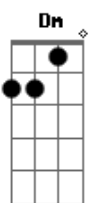

Years & Years - Eyes Shut

tom:

Intro: Am F C F
Am F C

C C
Throw your heart to me
Let it fall and hit the ground
F C
Let it go
C G Am
Your timing was so wrong
F C
And I just want to be found

C G Am
And ooh
F Am
And I... yeah I got the lines
G F
I got the lines
Am
Oh it's brighter this time
G
This type of mine
Dm
This disguise
Am G Dm
Oh you talk ooh to me

Am
Cause I want to be
F C
Bigger than life
F Am
For you
F C
For you
Am
Cause I want to be
F C
Bigger than life
F Am
For you
F C
For you

Am F C
And, nothing's gonna hurt me with my eyes shut
F Am
I can see through them
F C
I can see through them
Am C F C
And I am drawing pictures I'm evading
F Am
I will not use them
F C
I will not use them

Am F C
No, nothing's gonna hurt me with my eyes shut
F Am
I can see through them
F C
I can see through them

Acordes

© ukulele-chords.com

© ukulele-chords.com

© ukulele-chords.com

© ukulele-chords.com

© ukulele-chords.com