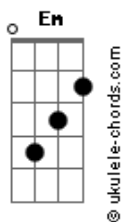

Yasushi Ishii - The World Whitout Logos

tom:

Intro: Em G D
 Tell me cool vibration
 Revlofantasy
 Tell me who, tell me surely, and the name
 I'll be stunned, I'll be waiting
 Ghosts of horror show, and I don't care
 Just say ya love

[Refrão]

Oh down down, wish it's just a revelation
 Take me once, take me to the revolution
 Down down won't ya hear the vibrations?
 Take me home, and I'll look to return
 (Shooby dooby doo, Shooby dooby doo, Doooo)
 (Shooby dooby doo, Shooby dooby doo, Doooo)
 (Em G)

Double the pain
 Double the pleasure
 Double your fantasy

Acordes

Trust beauty, just say ya love

[Refrão]

Oh down down, wish it's just a revelation
 Take me once, take me to the revolution
 Down down won't ya hear the vibrations?
 Take me home, and I'll look to return
 (Shooby dooby doo, Shooby dooby doo, Doooo)
 (Shooby dooby doo, Shooby dooby doo, Doooo)
 (Em G)

(G Gb Bm A)

[Refrão]

Oh down down, wish it's just a revelation
 Take me once, take me to the revolution
 Down down won't ya hear the vibrations?
 Take me home, and I'll look to return
 (Shooby dooby doo, Shooby dooby doo, Doooo)
 (Shooby dooby doo, Shooby dooby doo, Doooo)