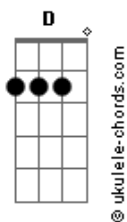

Yasushi Ishii - The World Whitout Logos

tom:

Intro: Em G D
 Tell me cool vibration
 Revlofantasy
 Tell me who, tell me surely, and the name
 I'll be stunned, I'll be waiting
 Ghosts of horror show, and I don't care
 Just say ya love

[Refrão]

Oh down down, wish it's just a revelation
 Take me once, take me to the revolution
 Down down won't ya hear the vibrations?
 Take me home, and I'll look to return
 (Shooby dooby doo, Shooby dooby doo, Doooo)
 (Shooby dooby doo, Shooby dooby doo, Doooo)
 (Em G)

Double the pain
 Double the pleasure
 Double your fantasy

Acordes

Trust beauty, just say ya love

[Refrão]

Oh down down, wish it's just a revelation
 Take me once, take me to the revolution
 Down down won't ya hear the vibrations?
 Take me home, and I'll look to return
 (Shooby dooby doo, Shooby dooby doo, Doooo)
 (Shooby dooby doo, Shooby dooby doo, Doooo)
 (Em G)

(G Gb Bm A)

[Refrão]

Oh down down, wish it's just a revelation
 Take me once, take me to the revolution
 Down down won't ya hear the vibrations?
 Take me home, and I'll look to return
 (Shooby dooby doo, Shooby dooby doo, Doooo)
 (Shooby dooby doo, Shooby dooby doo, Doooo)