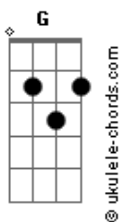

Yasushi Ishii - The World Whitout Logos

tom:

Intro: Em G D
 Tell me cool vibration
 Revlofantasy
 Tell me who, tell me surely, and the name
 I'll be stunned, I'll be waiting
 Ghosts of horror show, and I don't care
 Just say ya love

[Refrão]

Oh down down, wish it's just a revelation
 Take me once, take me to the revolution
 Down down won't ya hear the vibrations?
 Take me home, and I'll look to return
 (Shooby dooby doo, Shooby dooby doo, Doooo)
 (Shooby dooby doo, Shooby dooby doo, Doooo)
 (Em G)

Double the pain
 Double the pleasure
 Double your fantasy

Acordes

Trust beauty, just say ya love

[Refrão]

Oh down down, wish it's just a revelation
 Take me once, take me to the revolution
 Down down won't ya hear the vibrations?
 Take me home, and I'll look to return
 (Shooby dooby doo, Shooby dooby doo, Doooo)
 (Shooby dooby doo, Shooby dooby doo, Doooo)
 (Em G)

(G Gb Bm A)

[Refrão]

Oh down down, wish it's just a revelation
 Take me once, take me to the revolution
 Down down won't ya hear the vibrations?
 Take me home, and I'll look to return
 (Shooby dooby doo, Shooby dooby doo, Doooo)
 (Shooby dooby doo, Shooby dooby doo, Doooo)