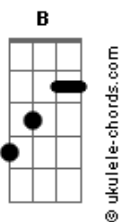

Yasushi Ishii - The World Whitout Logos

tom:

Intro: Em G D
 Tell me cool vibration
 Revlofantasy
 Tell me who, tell me surely, and the name
 I'll be stunned, I'll be waiting
 Ghosts of horror show, and I don't care
 Just say ya love

[Refrão]

Oh down down, wish it's just a revelation
 Take me once, take me to the revolution
 Down down won't ya hear the vibrations?
 Take me home, and I'll look to return
 (Shooby dooby doo, Shooby dooby doo, Doooo)
 (Shooby dooby doo, Shooby dooby doo, Doooo)
 (Em G)

Double the pain
 Double the pleasure
 Double your fantasy

Acordes

Trust beauty, just say ya love

[Refrão]

Oh down down, wish it's just a revelation
 Take me once, take me to the revolution
 Down down won't ya hear the vibrations?
 Take me home, and I'll look to return
 (Shooby dooby doo, Shooby dooby doo, Doooo)
 (Shooby dooby doo, Shooby dooby doo, Doooo)
 (Em G)

(G Gb Bm A)

[Refrão]

Oh down down, wish it's just a revelation
 Take me once, take me to the revolution
 Down down won't ya hear the vibrations?
 Take me home, and I'll look to return
 (Shooby dooby doo, Shooby dooby doo, Doooo)
 (Shooby dooby doo, Shooby dooby doo, Doooo)