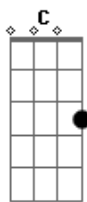

I'm walking in your garden
Knowing what you're dreaming of
Past the copper statues
Of everyone you've ever loved

Lower down the bridge and let me in, will you?

You'll never get to know me from within, will you?

C Am F C G
C Am F C G

So you've been fighting demons
I promise, I will break the spell
You don't need that armor
Even though you wear it well

Lower down the bridge and let me in, will you?
You'll never get to know me from within, will you?

C Am F C G
C Am F C G

Lower down the bridge and let me in, will you?
You'll never get to know me from within, will you?

C Am F C G C

Acordes

© ukulele-chords.com

© ukulele-chords.com

© ukulele-chords.com

© ukulele-chords.com