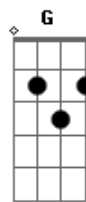

I'm walking in your garden
Knowing what you're dreaming of
Past the copper statues
Of everyone you've ever loved

Lower down the bridge and let me in, will you?

You'll never get to know me from within, will you?

C Am F C G
C Am F C G

So you've been fighting demons
I promise, I will break the spell
You don't need that armor
Even though you wear it well

Lower down the bridge and let me in, will you?
You'll never get to know me from within, will you?

C Am F C G
C Am F C G

Lower down the bridge and let me in, will you?
You'll never get to know me from within, will you?

C Am F C G C

Acordes

© ukulele-chords.com

© ukulele-chords.com

© ukulele-chords.com

© ukulele-chords.com