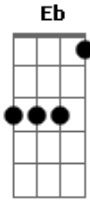

© ukulele-chords.com