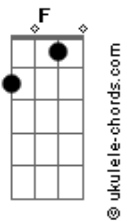

Yang Tiuti - Meu Pet é Show

tom:

Intro: F Eb Db C7 F

0 meu gatinho

Mia demais
C7 F Eb

Veja só o que ele Faz

F Gm F Eb

Miau miau

F Gm F Eb

Miau miau

F Gm F Eb

Miau miau

F Gm F Eb

Miau miau

(F Gm F Eb)

(F Eb Db C7 F)

0 meu gatinho

Gm

Acordes

Mia demais

C7 F Eb

Veja só o que ele Faz

F Gm F Eb

Miau miau

F Gm F Eb

Miau miau

F Gm F Eb

Miau miau

F Gm F Eb

Miau miau

(F Gm F Eb)

F Gm F Eb

Miau miau

F Gm F Eb

Miau miau

F Gm F Eb

Miau miau

F Gm F Eb

Miau miau