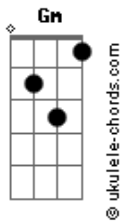

Yang Tiuti - Meu Pet é Show

tom:

Intro: F Eb Db C7 F

0 meu gatinho

Mia demais
C7 F Eb

Veja só o que ele Faz

F Gm F Eb

Miau miau

F Gm F Eb

Miau miau

F Gm F Eb

Miau miau

F Gm F Eb

Miau miau

(F Gm F Eb)

(F Eb Db C7 F)

0 meu gatinho

Gm

Acordes

Mia demais

C7 F Eb

Veja só o que ele Faz

F Gm F Eb

Miau miau

F Gm F Eb

Miau miau

F Gm F Eb

Miau miau

F Gm F Eb

Miau miau

(F Gm F Eb)

F Gm F Eb

Miau miau

F Gm F Eb

Miau miau

F Gm F Eb

Miau miau

F Gm F Eb

Miau miau