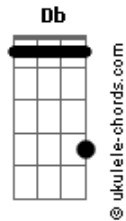

Yang Tiuti - Meu Pet é Show

tom:

Intro: F Eb Db C7 F

0 meu gatinho

Mia demais
C7 F Eb

Veja só o que ele Faz

F Gm F Eb

Miau miau

F Gm F Eb

Miau miau

F Gm F Eb

Miau miau

F Gm F Eb

Miau miau

(F Gm F Eb)

(F Eb Db C7 F)

0 meu gatinho

Gm

Acordes

Mia demais

C7 F Eb

Veja só o que ele Faz

F Gm F Eb

Miau miau

F Gm F Eb

Miau miau

F Gm F Eb

Miau miau

F Gm F Eb

Miau miau

(F Gm F Eb)

F Gm F Eb

Miau miau

F Gm F Eb

Miau miau

F Gm F Eb

Miau miau

F Gm F Eb

Miau miau