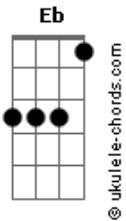

Yang Tiuti - Meu Pet é Show

tom:

Intro: F Eb Db C7 F

0 meu gatinho

Mia demais
C7 F Eb

Veja só o que ele Faz

F Gm F Eb

Miau miau

F Gm F Eb

Miau miau

F Gm F Eb

Miau miau

F Gm F Eb

Miau miau

(F Gm F Eb)

(F Eb Db C7 F)

0 meu gatinho

Gm

Acordes

Mia demais

C7 F Eb

Veja só o que ele Faz

F Gm F Eb

Miau miau

F Gm F Eb

Miau miau

F Gm F Eb

Miau miau

F Gm F Eb

Miau miau

(F Gm F Eb)

F Gm F Eb

Miau miau

F Gm F Eb

Miau miau

F Gm F Eb

Miau miau

F Gm F Eb

Miau miau