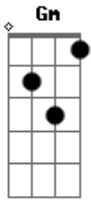

Yang Tiuti - Meu Pet é Show

tom:

Intro: F Eb ^{Gm} Db C7 F

0 meu gatinho

Mia demais ^{Gm}
C7 F Eb

Veja só o que ele Faz

F Gm F Eb

Miau miau

F Gm F Eb

Miau miau

F Gm F Eb

Miau miau

F Gm F Eb

Miau miau

(F Gm F Eb)

(F Eb Db C7 F)

0 meu gatinho

^{Gm}

Acordes

© ukulele-chords.com