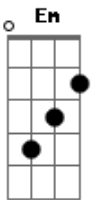

© ukulele-chords.com