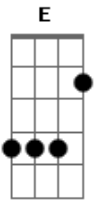

© ukulele-chords.com