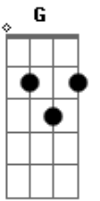

© ukulele-chords.com