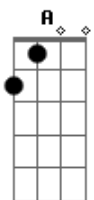

## Acordes

© ukulele-chords.com

© ukulele-chords.com

© ukulele-chords.com

© ukulele-chords.com

© ukulele-chords.com

C  
 Acordei às 5:00 na ZL

F E  
 Peguei metrôzão