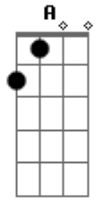

XXXTentacion - I Came To Stay

Tom: **A**

E
The way I feel now

E_b
Just can't compare

D
To where we left off

D_b
(To where, to where, to where)

I stay

E
The way I feel now

E_b
Just can't compare

D
To where we left off

D_b
(To where, to where, to where)
Revenge!

Acordes

© ukulele-chords.com

© ukulele-chords.com

© ukulele-chords.com

© ukulele-chords.com