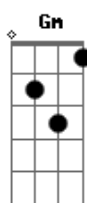

© ukulele-chords.com