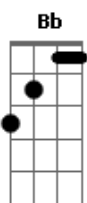

Dm

'Cause these hoes fire starters like lit matches

Cm

I've been feeling really lost, ducking all attachments

Dm

I don't really go outside 'cause I hate traffic

I don't wanna go outside, get caught in traffic

Gm Dm Cm Dm

```
E|-----x-----x-----x-----
B|-3~-x-----6~-x-----4~-x--4--4~-6-----
G|-3~-x-----7~-x-----5~-x--5--5~-7-----
D|-5~-x-----7~-x-----5~-x--5--5~-7-----
A|-----x-----5~-x--5--3~-x--3--3~-5-----
E|-3~-x--3-----x-----x-----
```

Gm

Tired of feeling like I'm trapped in my damn mind

Dm

Tired of feeling like I'm wrapped in a damn lie

Cm

Tired of feeling like my life is a damn game

Dm

Nigga really wanna die in the night time

Gm

Tired of feeling like I'm trapped in my damn mind

Dm

Tired of feeling like I'm wrapped in a damn lie

Cm

Tired of feeling like my life is a damn game

Dm

Nigga really wanna die in the night time

Gm

Tired of feeling like I'm trapped in my damn mind

Dm

Tired of feeling like I'm wrapped in a damn lie

Cm

Tired of feeling like my life is a damn game

Dm

Nigga really wanna die in the night time

Gm

Nigga really wanna die in the night time

Dm

Nigga really wanna die in the night time

Cm

Nigga really wanna die in the night time, uh

Dm

Nigga really wanna die in the night time, uh

Gm

Nigga really wanna die in the night time

Dm

Don?t go to sleep

Cm

Dm

Don?t go, stay up with me

Gm

Don't go, don?t go to sleep

Dm

Don?t go, stay up and don't

Cm

Dm

Ooooahhh

Gm

Don?t go, don?t go to sleep

Dm

Don?t go, stay up and don't

Acordes