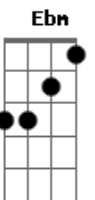

© ukulele-chords.com