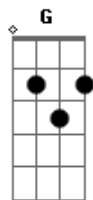

Em D G B7
Don't you say my words were gone
Em D G B7 Em
When I closed the door I know
D G B7 Em
It sounds too much to know but I
D G B7
Can't take it anymore
Em D G B7
Think I can't take it anymore

[Refrão]

Em D G B7
La lala lala lala la
Em D G B7
La lala lala lala la
Em D G B7

Acordes

© ukulele-chords.com

© ukulele-chords.com

© ukulele-chords.com

© ukulele-chords.com

© ukulele-chords.com

La lala lala lala la
Em D G B7
La lala lala lala la

[Segunda Parte]

Em D G
And now, right now
B7 Em
All I have to say
D G B7
Is that I love you anyway
Em D
We can go out
G B7 Em
We can have a talk just to
D G B7
Spend a time away
Em D G B7
And if it's too cold outside
Em D G B7 Em
We just stay for a while, my love
D G B7 Em
We'll come back home and we can
D G B7
Sleep under the stars
Em D G B7
Yes, sleep under the stars