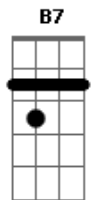

Em D G B7
Don't you say my words were gone
Em D G B7 Em
When I closed the door I know
D G B7 Em
It sounds too much to know but I
D G B7
Can't take it anymore
Em D G B7
Think I can't take it anymore

[Refrão]

Em D G B7
La lala lala lala la
Em D G B7
La lala lala lala la
Em D G B7

Acordes

© ukulele-chords.com

© ukulele-chords.com

© ukulele-chords.com

© ukulele-chords.com

© ukulele-chords.com

La lala lala lala la
Em D G B7
La lala lala lala la

[Segunda Parte]

Em D G
And now, right now
B7 Em
All I have to say
D G B7
Is that I love you anyway
Em D
We can go out
G B7 Em
We can have a talk just to
D G B7
Spend a time away
Em D G B7
And if it's too cold outside
Em D G B7 Em
We just stay for a while, my love
D G B7 Em
We'll come back home and we can
D G B7
Sleep under the stars
Em D G B7
Yes, sleep under the stars