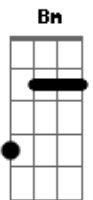

Xarpi - Norestime

tom:

Bm

Intro: Em D G B7
Em D G B7
Em D G B7
Em D G B7

[Primeira Parte]

Em D
All I ask
G B7 Em
Is just for some minutes for
D G B7
My bones to rest
Em D
I don't mean
G B7 Em
To deny you anything but
D G B7
Just gimme a breath!

Em D G B7
Don't you say my words were gone
Em D G B7 Em
When I closed the door I know
D G B7 Em
It sounds too much to know but I
D G B7
Can't take it anymore
Em D G B7
Think I can't take it anymore

[Refrão]

Em D G B7
La lala lala lala la
Em D G B7
La lala lala lala la
Em D G B7

Acordes

© ukulele-chords.com

© ukulele-chords.com

© ukulele-chords.com

© ukulele-chords.com

© ukulele-chords.com

La lala lala lala la
Em D G B7
La lala lala lala la

[Segunda Parte]

Em D G
And now, right now
B7 Em
All I have to say
D G B7
Is that I love you anyway
Em D
We can go out
G B7 Em
We can have a talk just to
D G B7
Spend a time away
Em D G B7
And if it's too cold outside
Em D G B7 Em
We just stay for a while, my love
D G B7 Em
We'll come back home and we can
D G B7
Sleep under the stars
Em D G B7
Yes, sleep under the stars