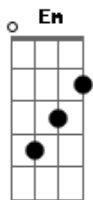

Xarpi - Norestime

tom:

Bm

Intro: Em D G B7
Em D G B7
Em D G B7
Em D G B7

[Primeira Parte]

Em D
All I ask
G B7 Em
Is just for some minutes for
D G B7
My bones to rest
Em D
I don't mean
G B7 Em
To deny you anything but
D G B7
Just gimme a breath!

Em D G B7
Don't you say my words were gone
Em D G B7 Em
When I closed the door I know
D G B7 Em
It sounds too much to know but I
D G B7
Can't take it anymore
Em D G B7
Think I can't take it anymore

[Refrão]

Em D G B7
La lala lala lala la
Em D G B7
La lala lala lala la
Em D G B7

Acordes

© ukulele-chords.com

© ukulele-chords.com

© ukulele-chords.com

© ukulele-chords.com

© ukulele-chords.com

La lala lala lala la
Em D G B7
La lala lala lala la

[Segunda Parte]

Em D G
And now, right now
B7 Em
All I have to say
D G B7
Is that I love you anyway
Em D
We can go out
G B7 Em
We can have a talk just to
D G B7
Spend a time away
Em D G B7
And if it's too cold outside
Em D G B7 Em
We just stay for a while, my love
D G B7 Em
We'll come back home and we can
D G B7
Sleep under the stars
Em D G B7
Yes, sleep under the stars