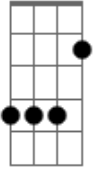

Wwe - Ultimate Warrior

Part 1

G]-----
D]-----
A]-----
E]0--5-3-0----7-7-5-3-0

Part 2

G]-----[-----
D]-----[-----
A]-----[-----
E]--3-5-[--5-3

on part 2 hit E open a bunch of times before each little part

Acordes

E

© ukulele-chords.com