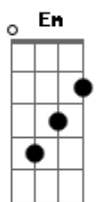

© ukulele-chords.com