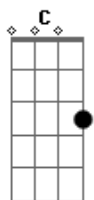

© ukulele-chords.com