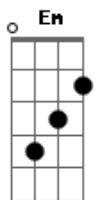

© ukulele-chords.com

© ukulele-chords.com