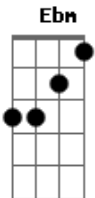

© ukulele-chords.com