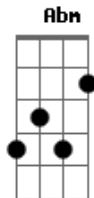

© ukulele-chords.com