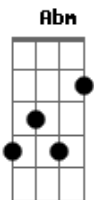

© ukulele-chords.com