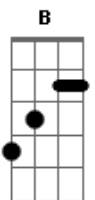

© ukulele-chords.com

© ukulele-chords.com