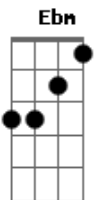

© ukulele-chords.com