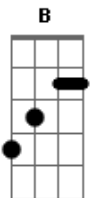

© ukulele-chords.com

© ukulele-chords.com