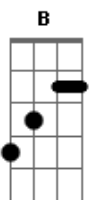

(C D Em)
(C D Em)
(C D Em)
(C D Em)

Em C D
With all my heart and the fiercest will
Em C D
Desired not but to thieve and kill
Em C D
I hadn't a thought of peace, but war
Em C D
Surrender was not what I'd endure

Em C D
I was a murderer (filled with lies and deceit)
Em C D
Faced with my list of crimes

Em C G D
Deliver me! Wake me up from this damning sleep
Em C G D
I'm surrendering! Pull me out from this wickedness
Em C G D
In this thieving heart of stone
Em C G D
I realized all these sins I could not atone

Em C D
I was a murderer (filled with lies and deceit)
Em C D
Faced with my list of crimes

C D Em
I was once a dead man
C D Em
A stranger with no home

C D Em
I stood opposed to God himself
C D Em
And yet He pardoned me

Em C G D
So just at the right time when we were dead in our sins
Em C G D Em C
You took this heart of mine and gave me life again
G D Em C G D
You gave me life again

Em C D
So far apart and a debt to fulfill
Em C D
This purchase bought on redemption's hill
Em C D
An ailing disease I couldn't cure
Em C D
Oh this grace! How rich and pure!

(Em D C D)

Em D
The mob they yelled and screamed for justice
C D
That wrath was ours we are to blame
C
You made a spectacle of rulers
C D
Denying You of a king's fame
C Em D
Having crushed the written canon
C Em D
That wrote of all our guilt and shame
C Em D
Displayed upon the tree it was nailed
C Em D
The saving power of Your name

C D Em
For I was once a dead man
C D Em
A stranger with no home
C D
You saw this wretch
Em
And You gave him life
C D Em D Em
Forever I'll praise You
D C
I will praise You

Acordes

© ukulele-chords.com