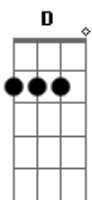

© ukulele-chords.com