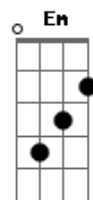

© ukulele-chords.com