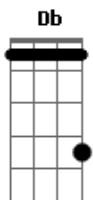

Am F C E
It made you laugh when he kissed your breasts I didn't get the joke
Am F
C E
He got up a few moments later And left you all alone

F C E F
As you lay there in the forest I pictured Myself lying right next to you
F C E
You fell asleep someone approached I figured It was your friend returning to you

(E)
Am F C E Am
F C E
You didn't have any time to move We sat and watched as he murdered you
E Am F
I thought it was safe We wanted to play Oh brother we should leave now
Am F

C E
We were led astray The pastor would say Oh your sins shall find you out
Am F
C E
I stood frozen desperately Trying to make sense of it all
Am F
C E
Your body laid motionless And your face Was covered in blood
F C
E F
And then your boyfriend came back looking for you I started shaking cause I knew
F C E C E
F
We tried to warn him but he couldn't hear us Through the screen oh what could we do

Am F C E Am
F C E
He didn't have any time to move His blood was dark It was almost blue
Am F C
E
I thought it was safe We wanted to play Oh brother we should leave now
Am F E
C
We were led astray The pastor would say Oh your sins shall find you out

Am Am F F
And as we made our way back home I felt a shame I'd never known
Am Am F F
Oh as we made our way back home I felt a pain I knew would grow

E Am F
And as we made our way back home I felt a shame
C Am F C E Am F
I didn't have any time to move I fell in love As he murdered you

Acordes

© ukulele-chords.com