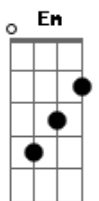

© ukulele-chords.com