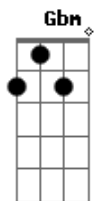

© ukulele-chords.com