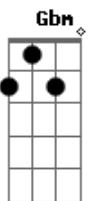

© ukulele-chords.com