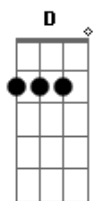

Wolfgangue - Wine And Peach

Tom: D
Intro: D A Em Gbm D A Em D

Riff1: (D A G D)

D A G D
Celebrating differences with peach and wine;
D A G D
feeling the life of your smile;
G Gbm G Gbm
a gift from Danann and all his people
D A G D
i've got midnight and i've got sunshine

Riff1: (D A G D)

Bm G D A
You make me feel like a flute sound;
Bm G D A
floating in the air and inspiring my soul;
G Gbm G Gbm
the night is coming, just follow the stars;
D A G D
the flute sound blends to it's glow

Riff2: D A Bm Db

Bm Gbm
Open your eyes, to see your spirits rise
G D
everything that is in your mind
Bm Gbm
Open your eyes, to see your spirits rise
G A
everything that is in your mind
Intro: (D A Em Gbm D A Em D)

Riff1: (D A G D)

D A G D
That's the way it should be, give me your hand;
D A G D
With flying fairy, across this road;
G Gbm G Gbm
Come, fill your glass and enjoy tonight
D A G D
Make love ... It's all right

Riff3 (D G Em A)

Bm G D A
Every night is so wonderful;
Bm G D A
The elven is on the heart because he came from you
G Gbm G Gbm
a different way to be and celebrate,
D A G D
Wine, peach, love, sun and moon

Riff2: D A Bm Db

Bm Gbm
Open your eyes, to see your spirits rise
G D
everything that is in your mind
Bm Gbm
Open your eyes, to see your spirits rise
G A
everything that is in your mind

(D A Em Gbm D A Em D) 3x
Open your eyes, to see your spirits rise
everything that is in your mind (solo)
Open your eyes, to see your spirits rise
everything that is in your mind

Acordes

© ukulele-chords.com