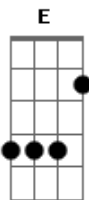

Wolf Larsen - If I Be Wrong

Tom: A
Intro: D Gbm A E
D Gbm A E

E D Gbm
What if I'm wrong, what if I've lied
Gbm E
What if I've dragged you here to my own dark night
E D Gbm
And what if I know, what if I see
Gbm E
There is a crack run right down the front of me
(D Gbm A E)
(D Gbm A E)

E D Gbm
What if they're right, what if we're wrong
Gbm E
What if I've lured you here with a siren song
E D A
But if I be wrong, if I be right
A E D A
Let me be here with you tonight
(D Gbm A E)
(D Gbm A E)

E D Gbm
Ten thousand cars, ten thousand trains
Gbm E
There are ten thousand roads to run away
(D Gbm A E)
(D Gbm A E)

E D Gbm
But I am not lost, I am not found
Gbm E
I am not Dylan's wife, not Cohen's hound

E D A
But if I be wrong, if I be right
A E D A
Let me be here with you tonight
(Bm D A)
(Bm D A)
(Bm D E)
(Bm D A)
(D Gbm A E)
(D Gbm A E)

E D Gbm
And what if I can't, what if I can
Gbm E
What if I'm just an ordinary man
(D Gbm A E)
(D Gbm A E)

E D Gbm
If there is a will, there is a way
Gbm E
I will escape for sure, I am David Blane
E D A
But if I be wrong, if I be right
A E D
Let me be here with you
D Gbm D
If I be wrong, if I be right
D A E
Let me stay here in your arms tonight
E Bm D
And I have been wrong, I have been right
D A E
I have been both these things all in the same night
E D A
So if I be wrong, if I be right
A E D A
Let me be here with you tonight

Acordes

© ukulele-chords.com

© ukulele-chords.com

© ukulele-chords.com

© ukulele-chords.com

© ukulele-chords.com